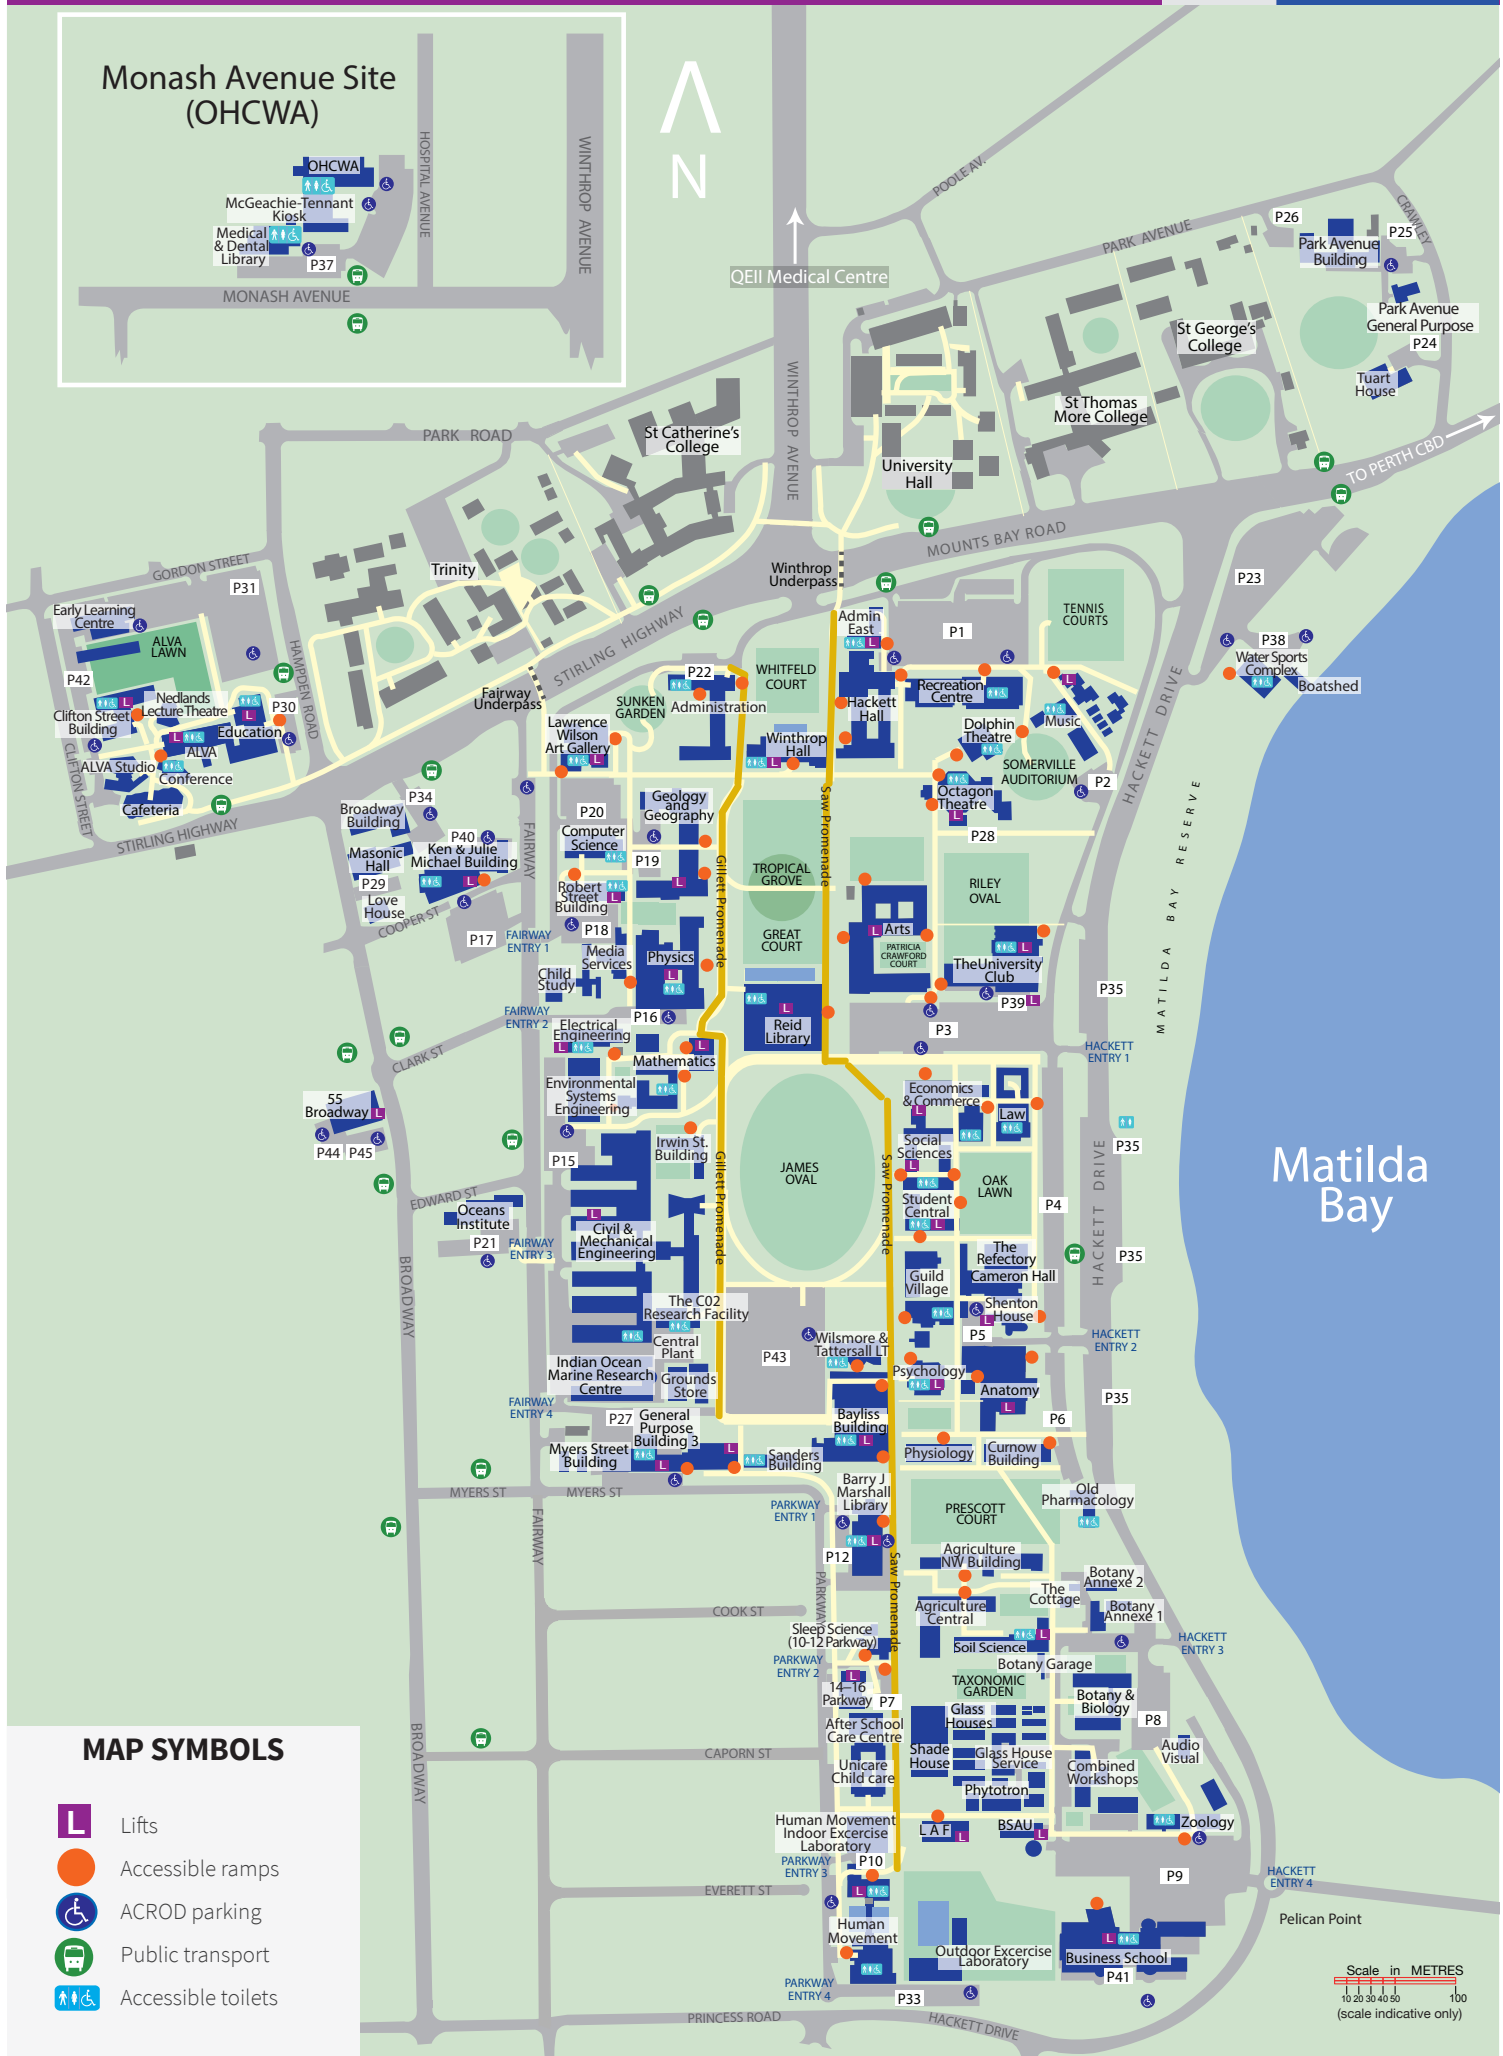

# Accessibility map

THE UNIVERSITY OF  
**WESTERN  
AUSTRALIA**

## MAP SYMBOLS

- Lifts
- Accessible ramps
- ACROD parking
- Public transport
- Accessible toilets