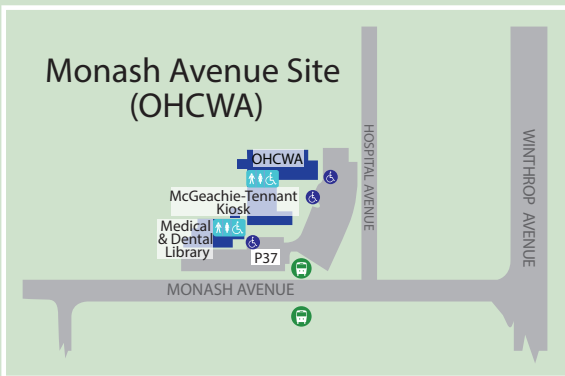

# Accessibility map

THE UNIVERSITY OF  
**WESTERN  
AUSTRALIA**

## MAP SYMBOLS

- Lifts
- Accessible ramps
- ACROD parking
- Public transport
- Accessible toilets