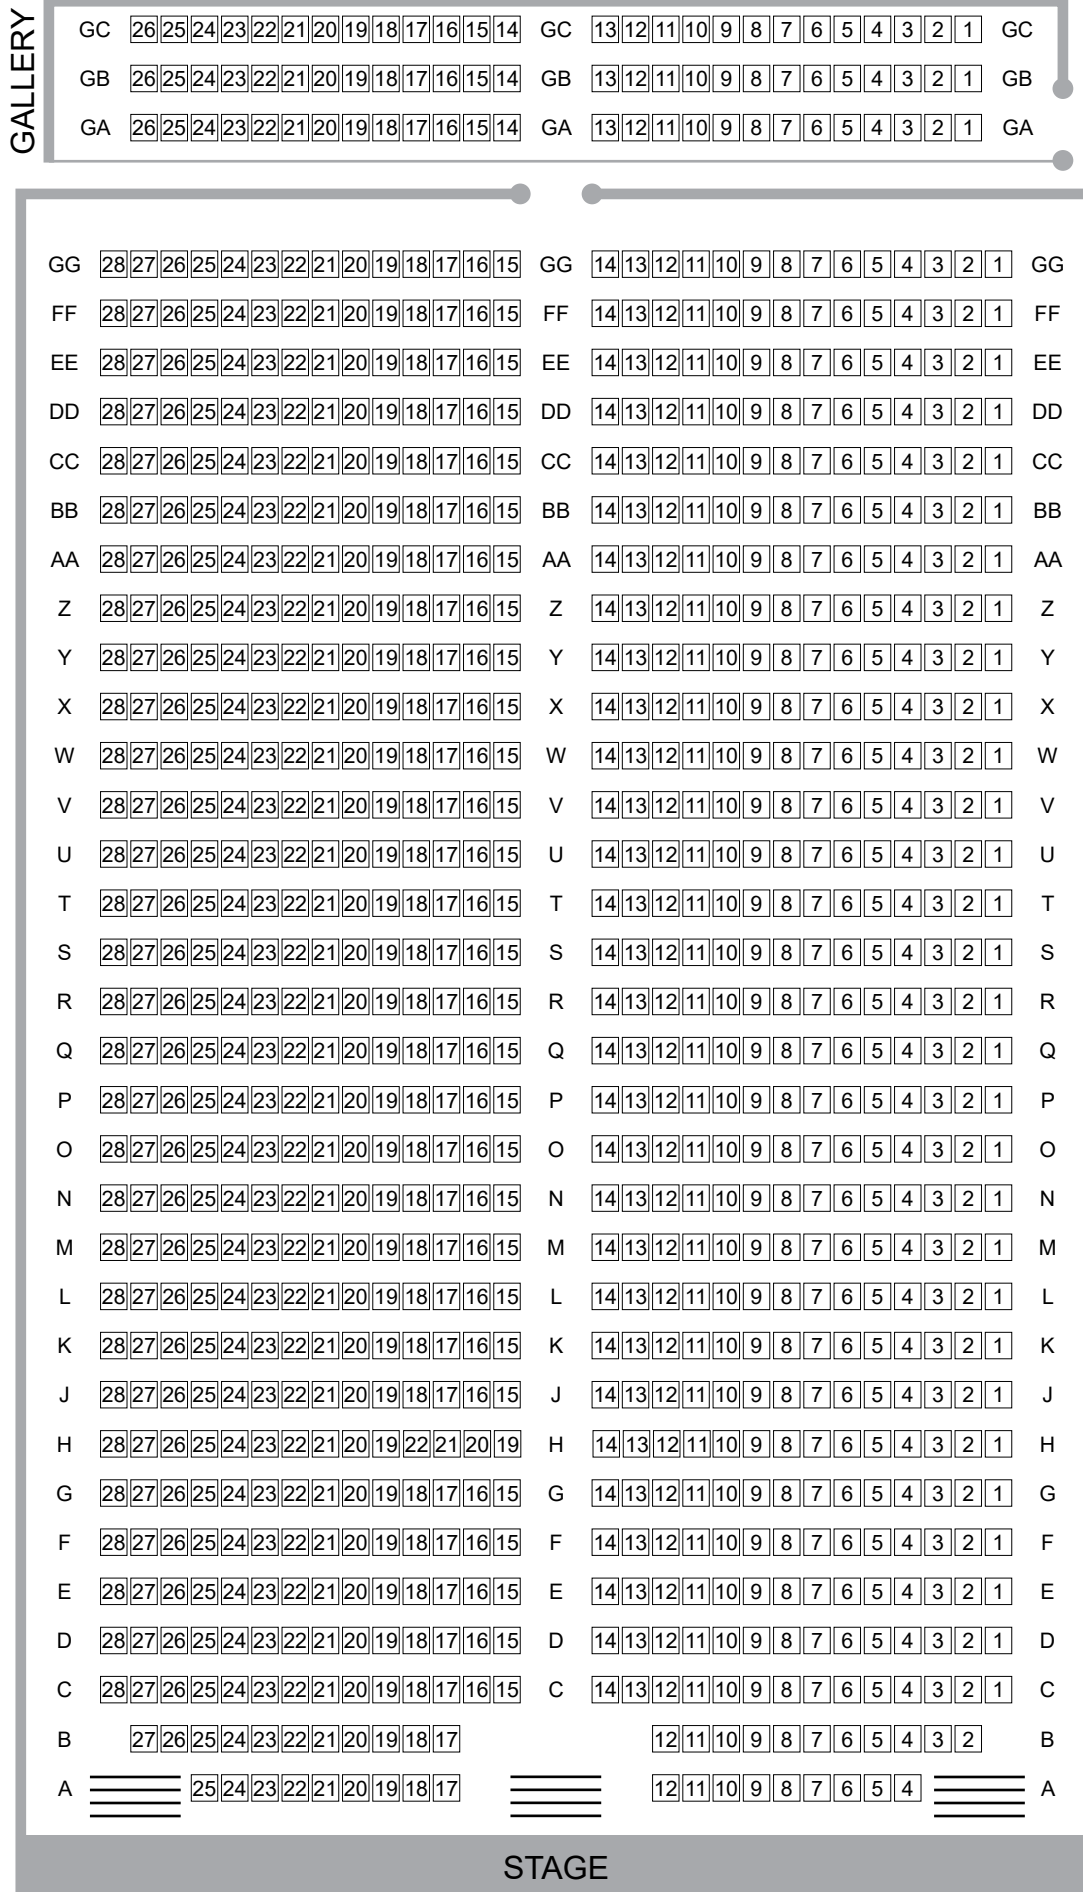

WINTHROP HALL

Format: 2nd Stage Extension

Capacity *excluding* Gallery: 880

Capacity *including* Gallery: 958

Not to scale