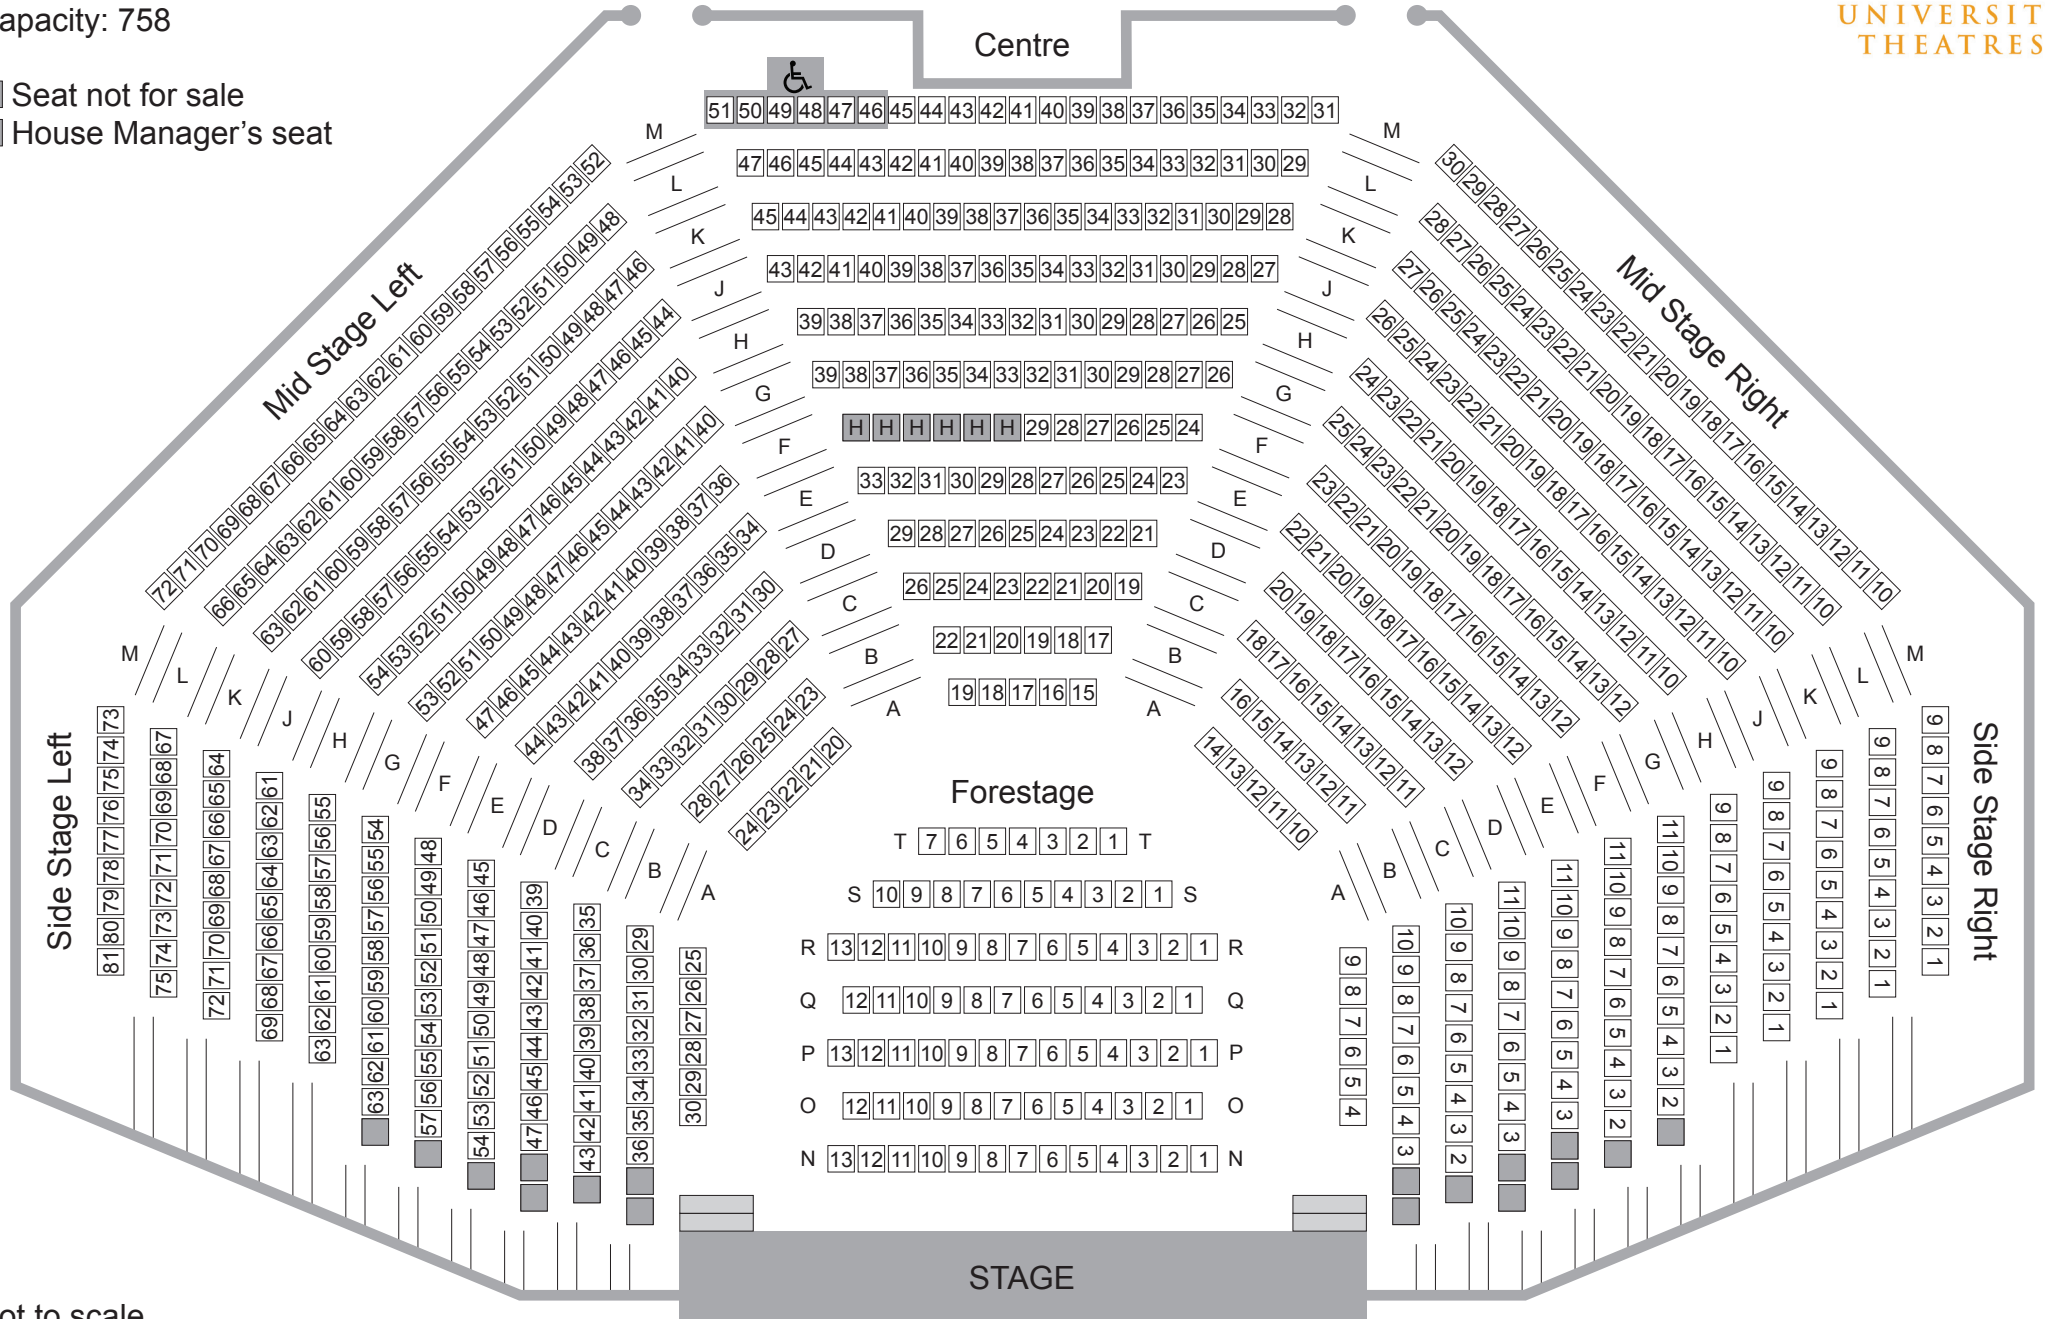

# OCTAGON THEATRE

Format: Forestage seating  
Capacity: 758

- Seat not for sale
- H House Manager's seat

Not to scale

STAGE