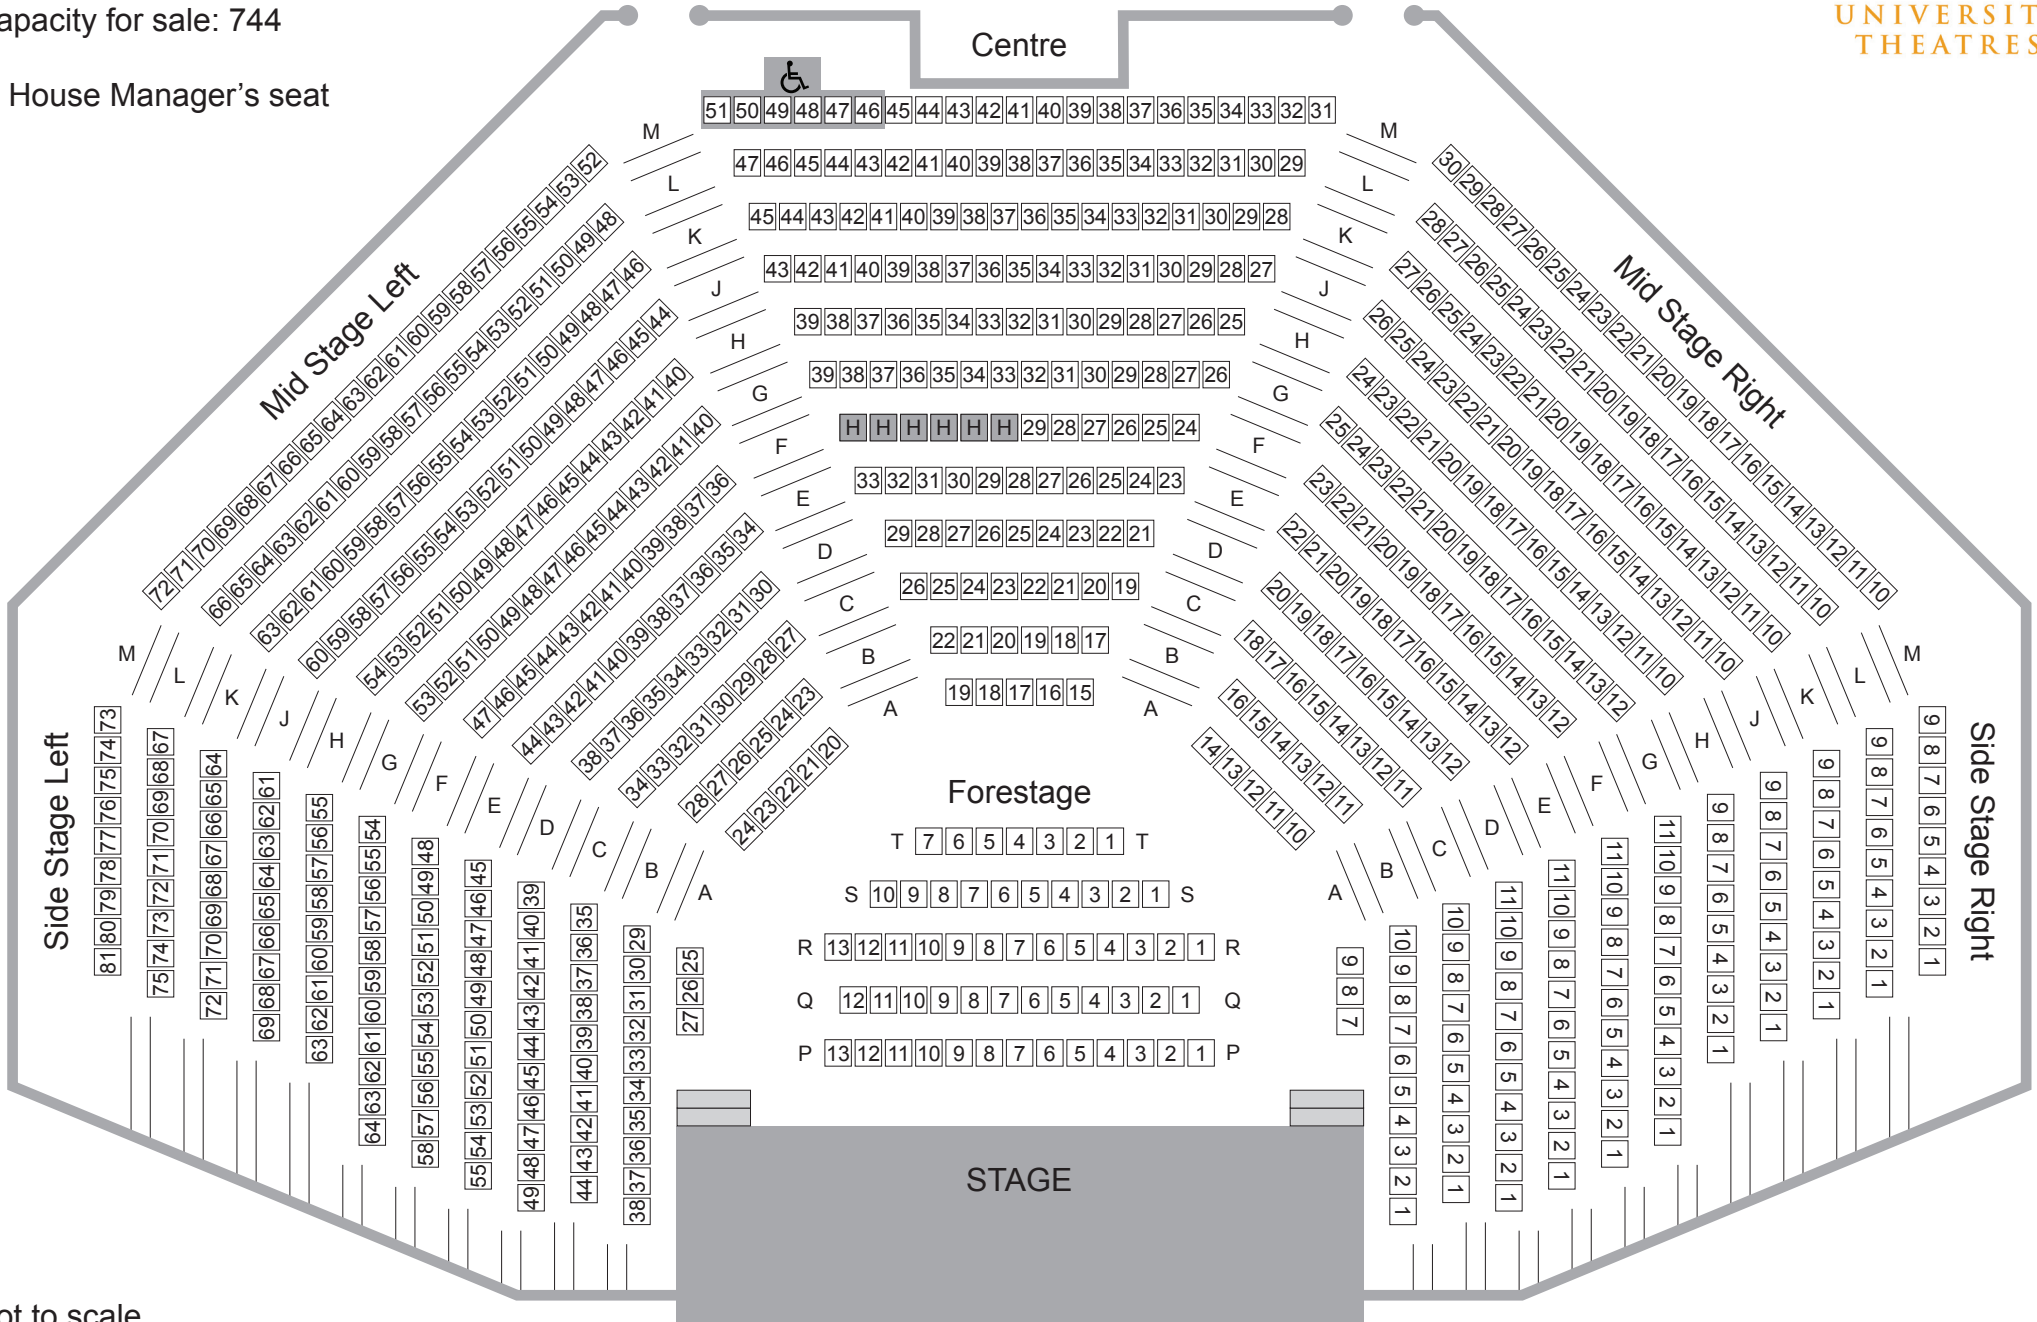

OCTAGON THEATRE

Format: 1.7m Forestage
Capacity for sale: 744

H House Manager's seat

Not to scale