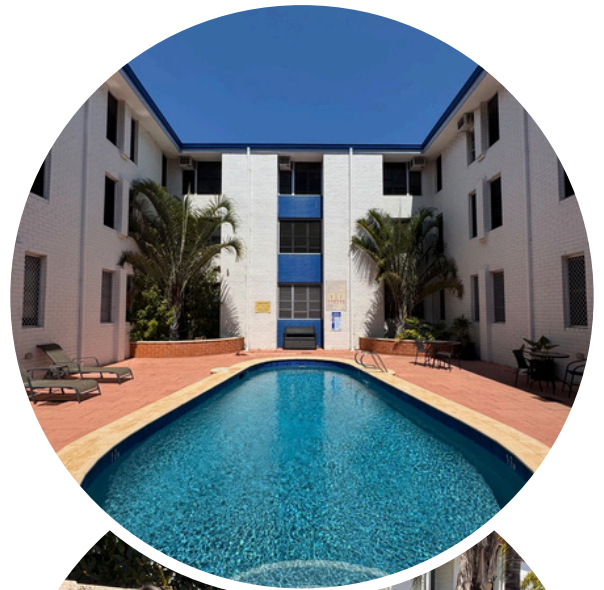

BEATTY **LODGE**

info@beattylodge.com.au | www.beattylodge.com.au | Phone +61 8 6275 7660

235 Vincent Street West Perth 6005