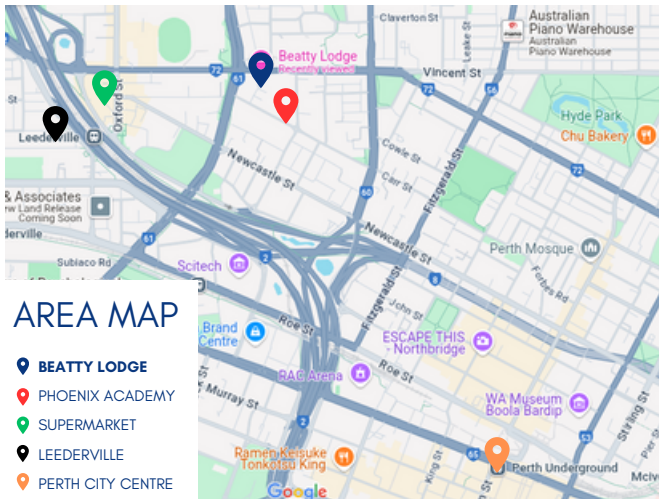

STUDENT ACCOMMODATION
IN THE HEART OF PERTH

BEATTY LODGE

YOUR HOME AWAY
FROM HOME

Looking for a comfortable, affordable, and vibrant place to stay while you study in Perth? Beatty Lodge has everything you need!

Why Choose Beatty Lodge?

Comfort & Convenience

- Centrally Located - Just 3km (10 minutes via bus) from Perth city, close to universities, colleges, and English language schools.
- Public transport on your doorstep.
- Rooms Designed for You - Choose from private rooms, twin rooms, and 4 & 6 person dorms.
- Shared Facilities - Gender-allocated shared rooms, bathrooms, and showers on every floor.

BEATTY  **LODGE**

info@beattylodge.com.au | www.beattylodge.com.au | Phone +61 8 6275 7660

235 Vincent Street West Perth 6005

You'll Have Easy Access to Everything!

- Shopping, Dining & Entertainment – All within easy reach.
- Central Location – Next to Phoenix Academy, supermarkets, Leederville & Perth City Centre.

- **Centrally Located**
- **24/7 Support & Security**
- **Affordable & All-Inclusive**
- **Outdoor Pool & Gym**
- **Flexible Booking Periods**
- **Student-Friendly Environment**
- **Diverse & Multicultural Community**