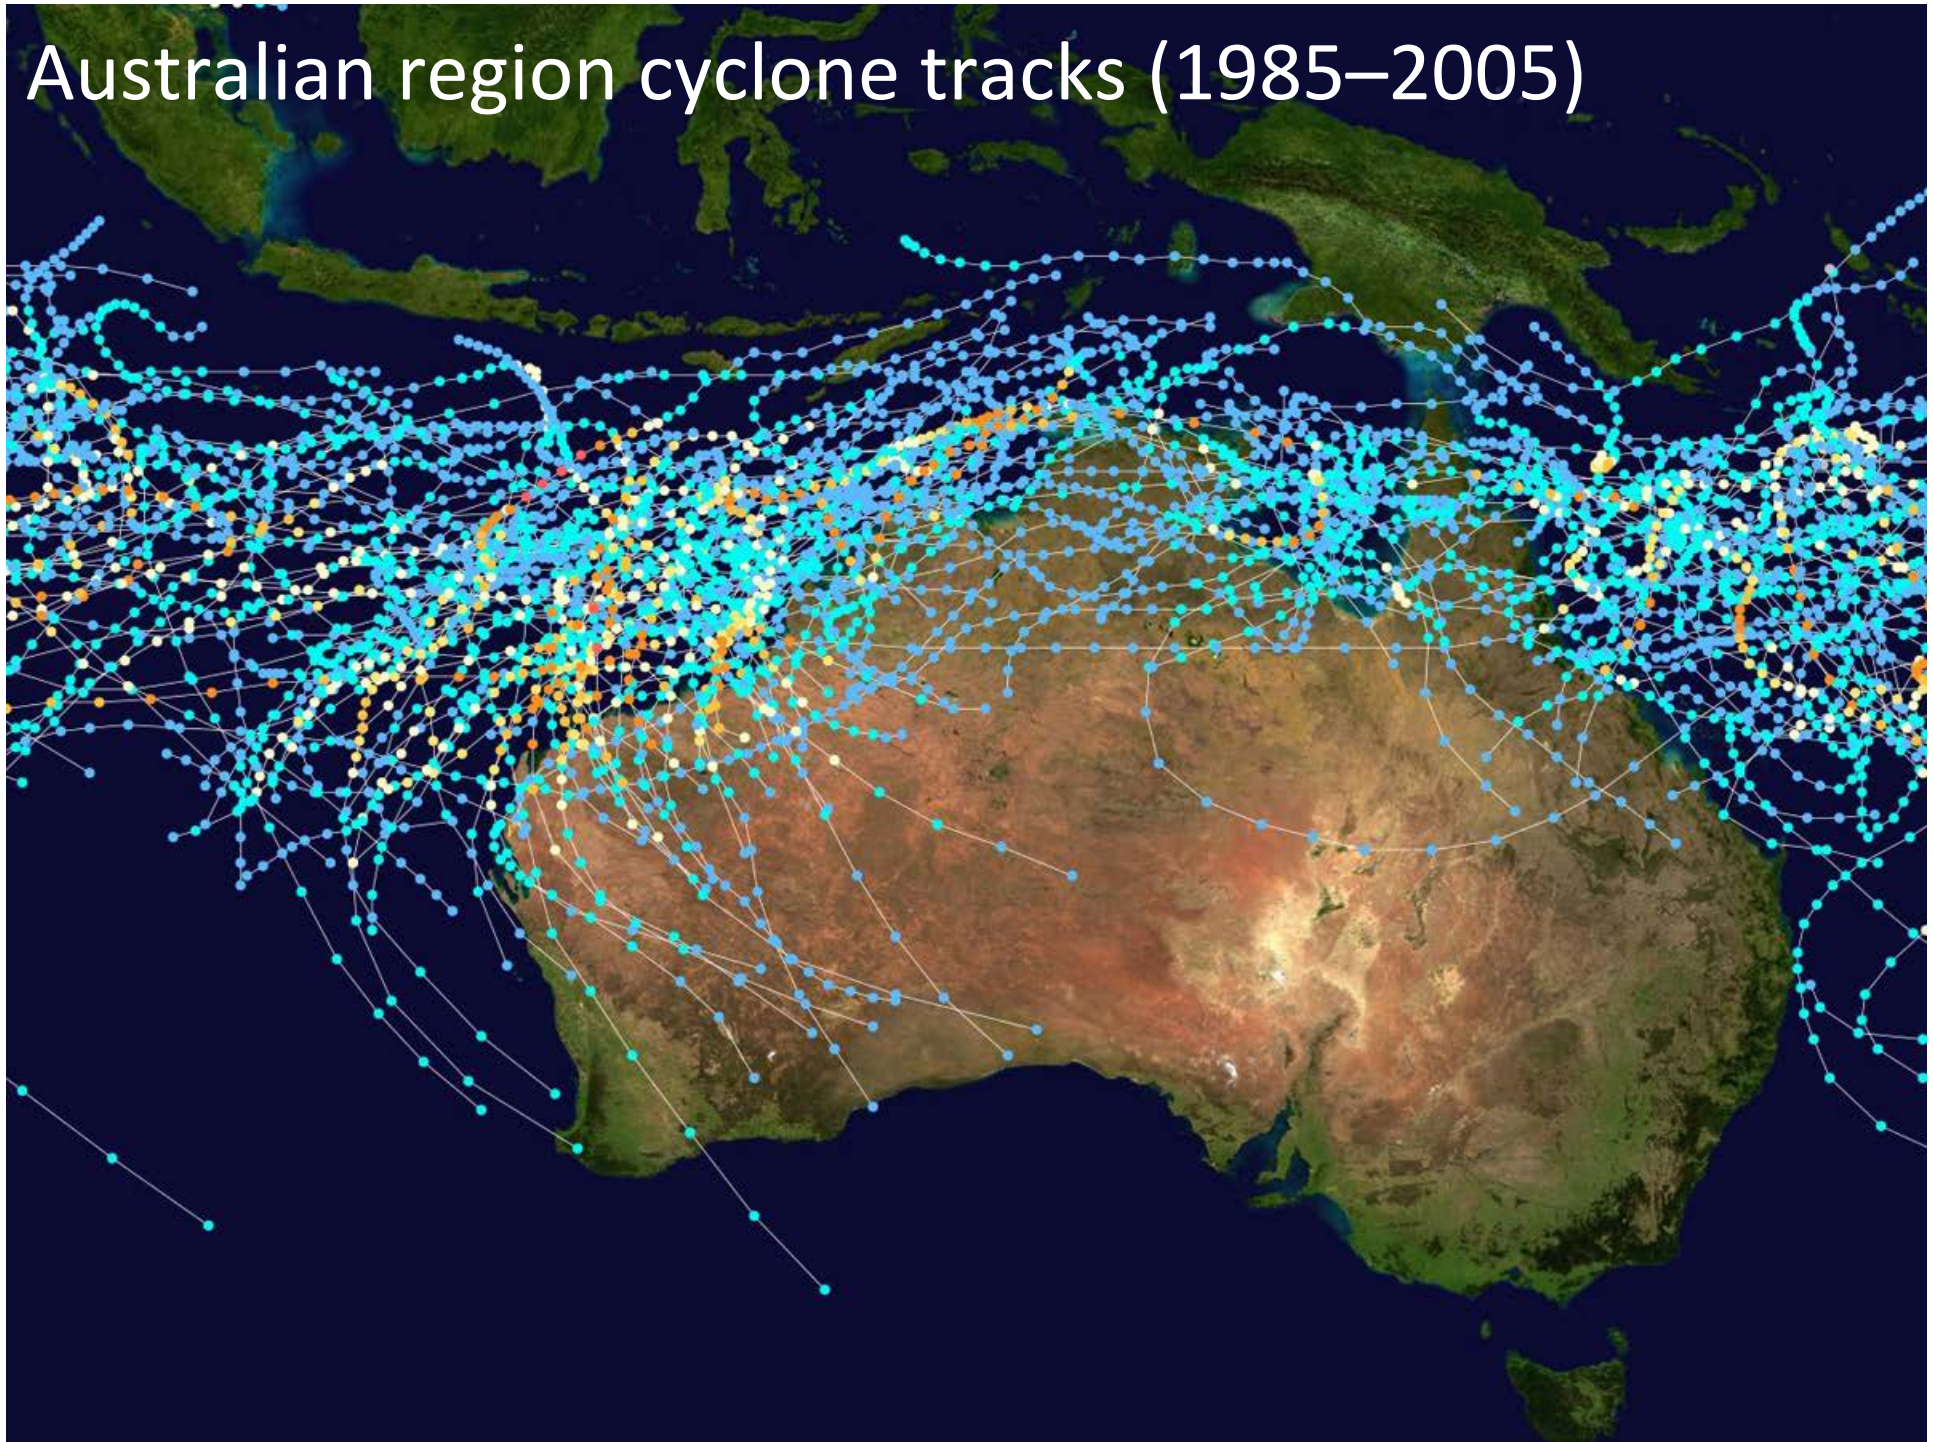

Cyclone Alby

Cyclone Yasi

Tropical storm Thelma

Hurricane Katrina

Australian region cyclone tracks (1985–2005)

What do 20 years of global cyclone tracks show?
(1985–2005)

© 2012, The University of Western Australia