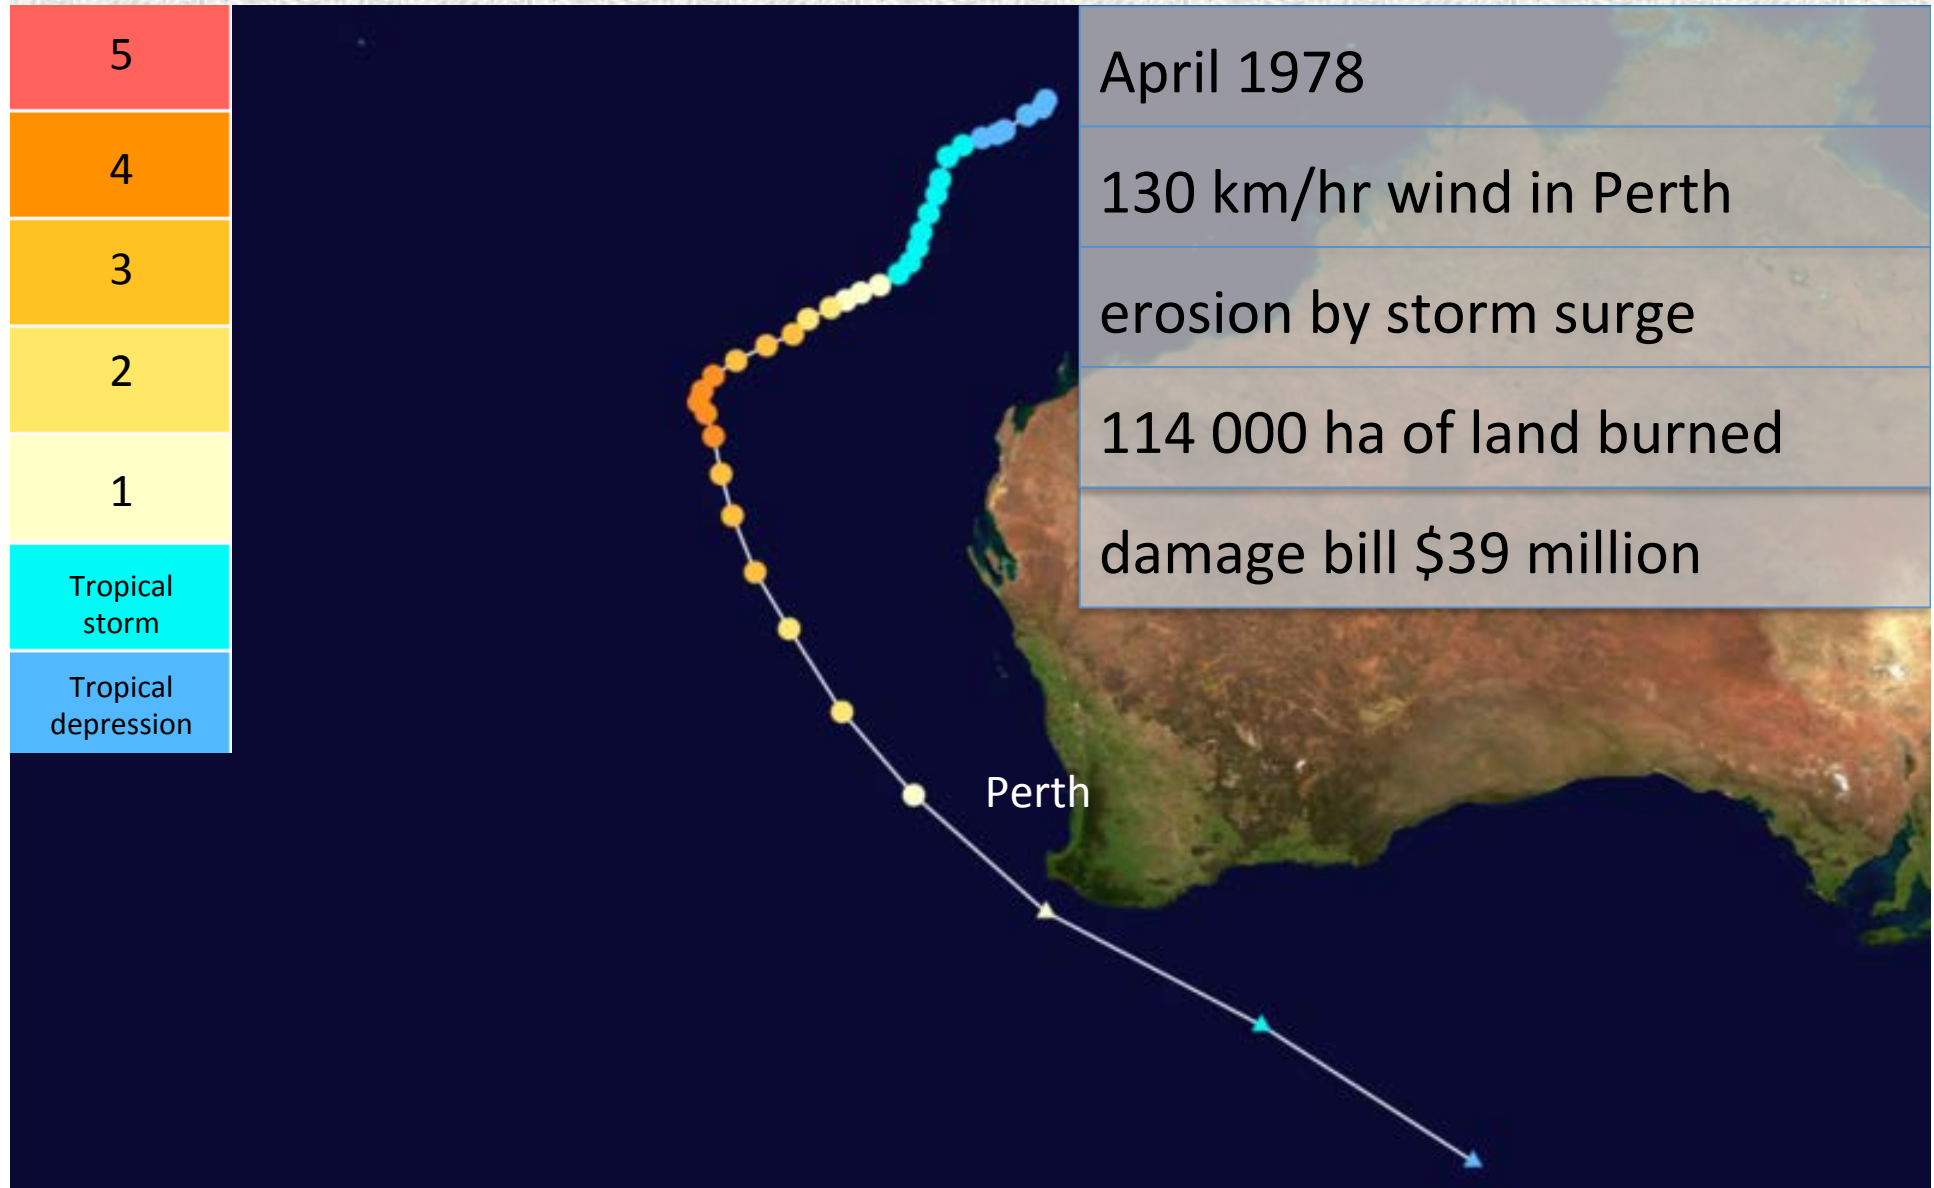

Cyclone Alby

Cyclone Yasi

Tropical storm Thelma

Hurricane Katrina

Australian region cyclone tracks (1985–2005)

What do 20 years of global cyclone tracks show?
(1985–2005)

© 2012, The University of Western Australia