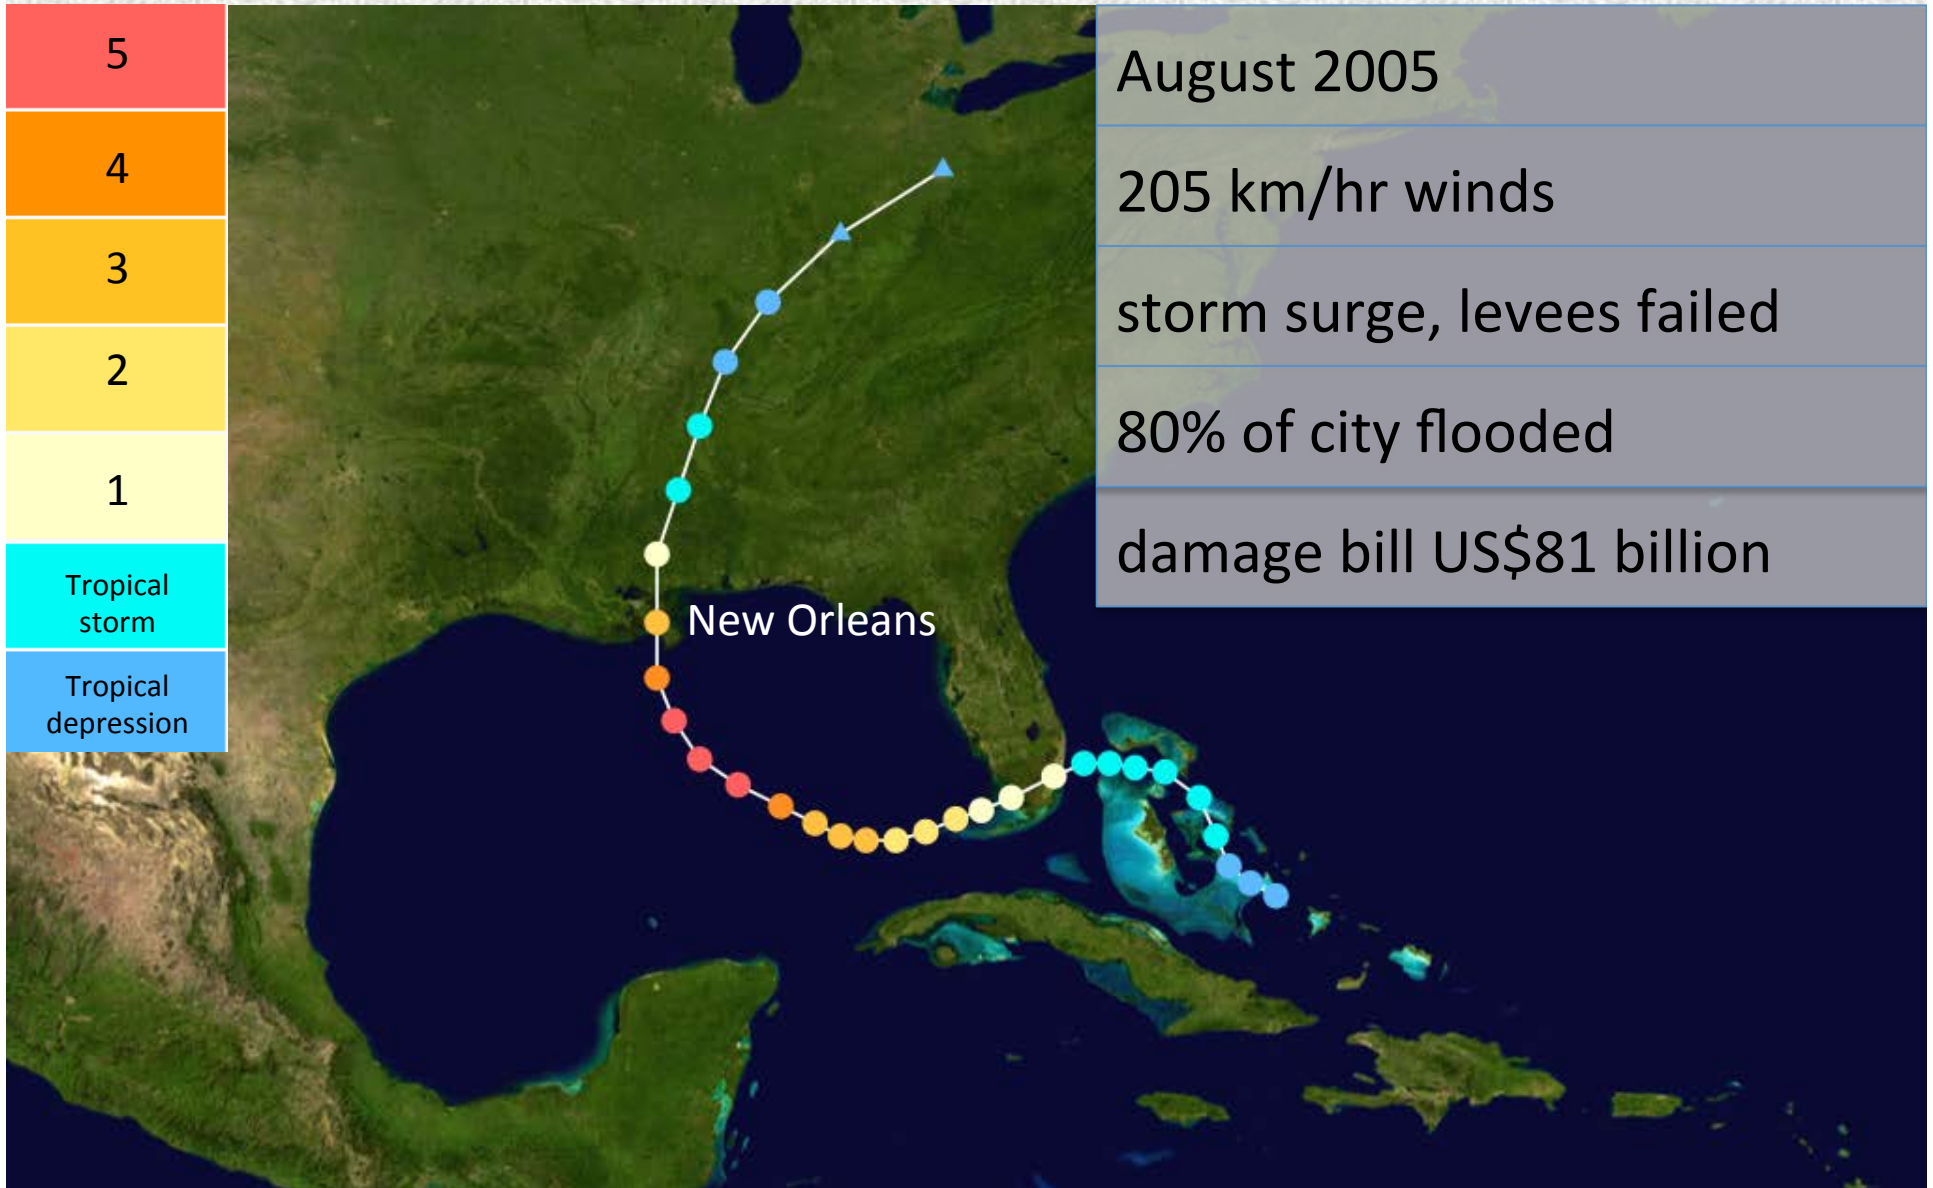

Cyclone Alby

Cyclone Yasi

Tropical storm Thelma

Hurricane Katrina

Australian region cyclone tracks (1985–2005)

What do 20 years of global cyclone tracks show?
(1985–2005)

© 2012, The University of Western Australia