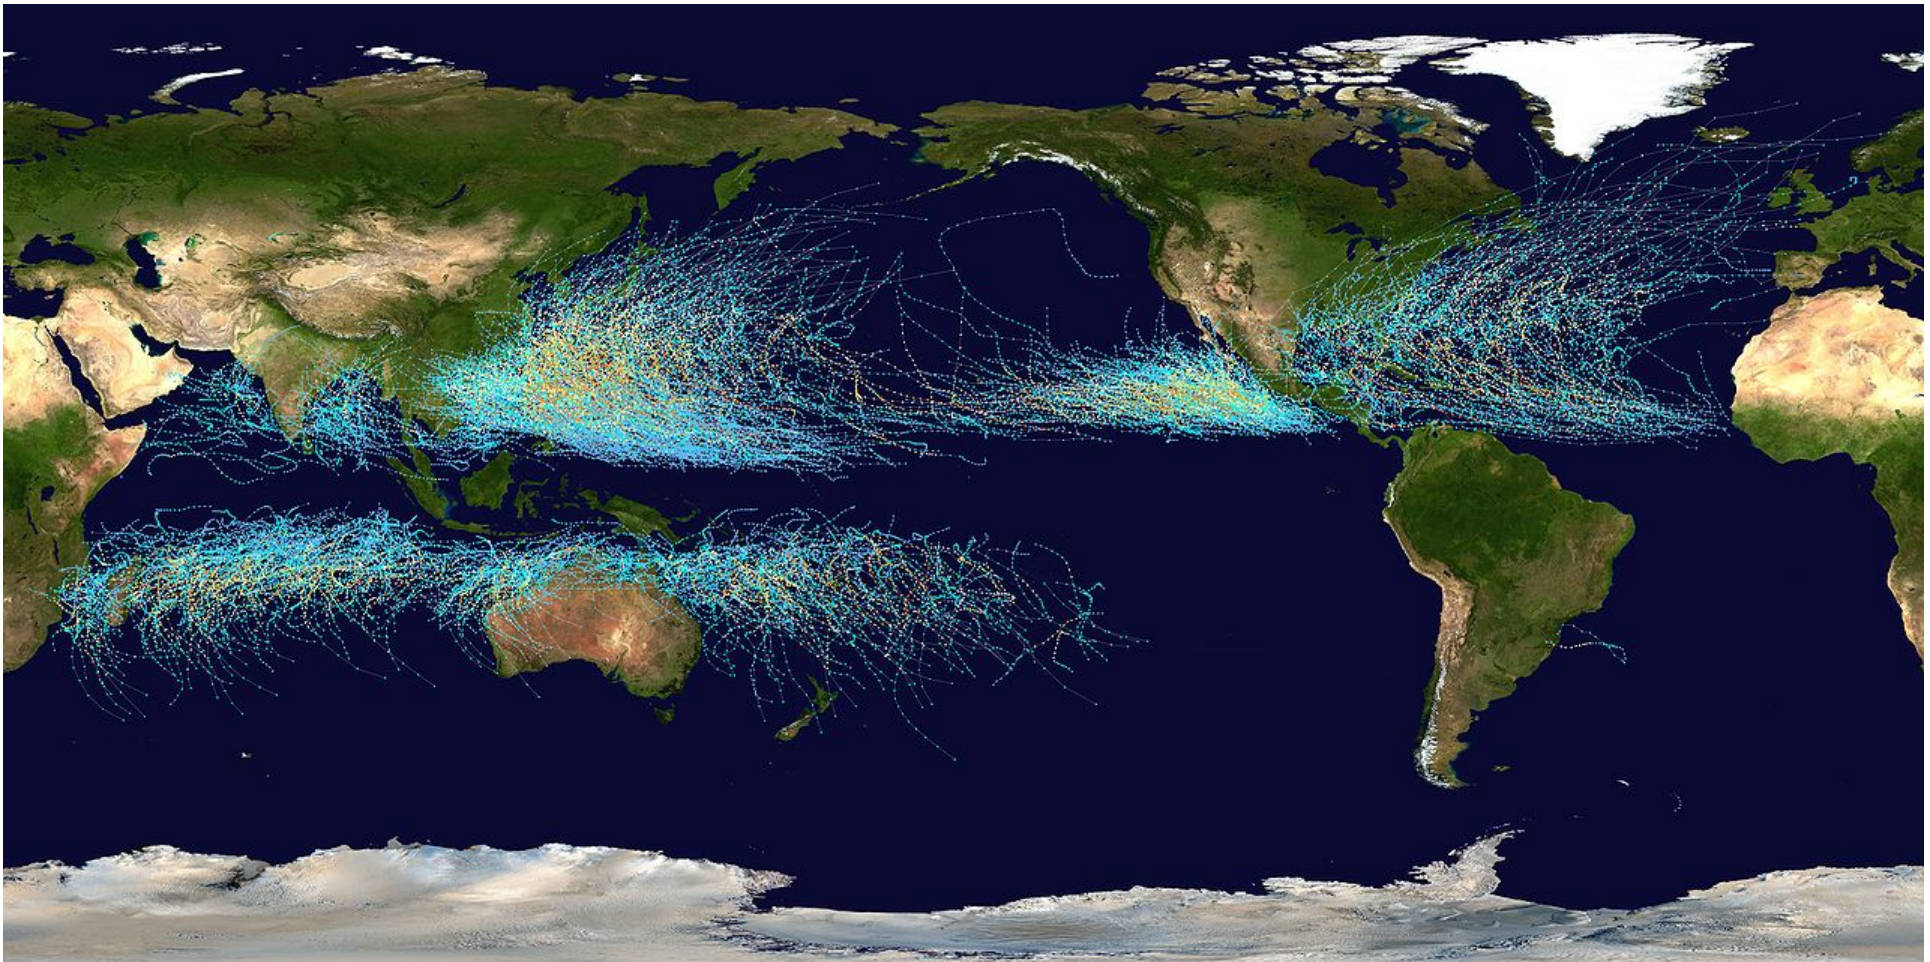

Cyclone Alby

Cyclone Yasi

Tropical storm Thelma

Hurricane Katrina

Australian region cyclone tracks (1985–2005)

What do 20 years of global cyclone tracks show?
(1985–2005)

© 2012, The University of Western Australia