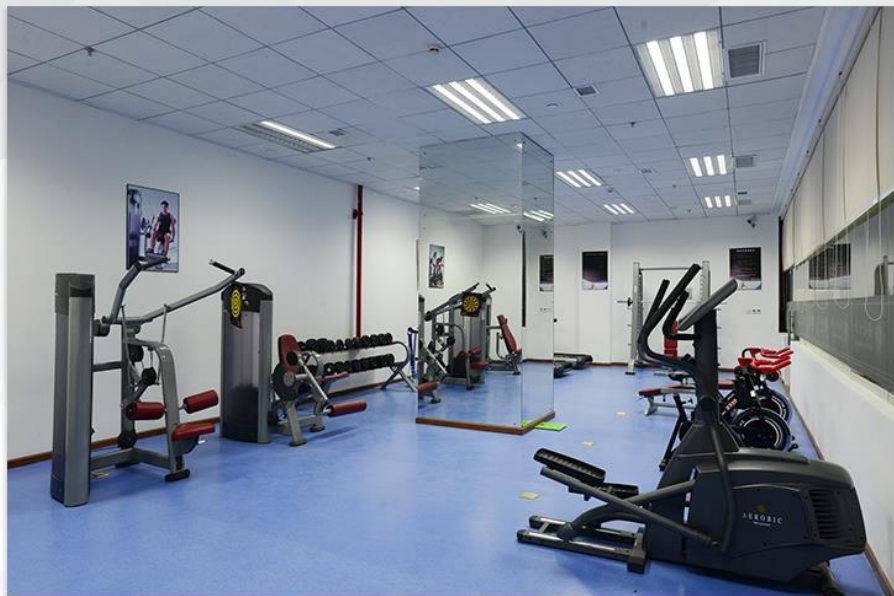

室内健身房
Indoor Fitness Room