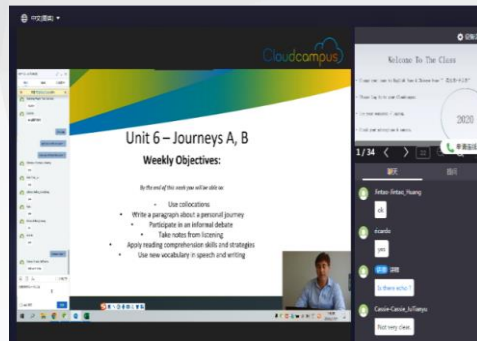

学习中心简介 OLC Introduction

西南大学 (Southwest University) 是教育部直属, 教育部、农业农村部、重庆市共建的重点综合大学, 是国家首批“双一流”建设高校, “211工程”和“985工程优势学科创新平台”建设高校。

Southwest University is directly under the Ministry of Education, and a joint-built key comprehensive university by the Ministry of Education, the Ministry of Agriculture and Rural Affairs, and Chongqing Municipality. It is one of the first batch of "double first-class" universities, the "211 Project" and "985 Project Advantage Discipline Innovation Platform" universities in China.

Part 2

学术及学生活动

Academic & Student
Activities

开学典礼 Opening Ceremony

线上线下联合开学典礼
UWA-SWU OLC
Online and on site joint
opening ceremony

学术活动 Academic Activities

除了体验中国名校校园文化，学生还可享受：

- 西澳大学远程学术互动活动
- 西南大学校区的学术英语支持和选修课计划
- 西南大学校区的学术讲座和辅导课
- 与西澳大学合作办学同专业学霸组成互助小组学习
- 考前专业课辅导和讲解，让你在UWA OLC学有所成