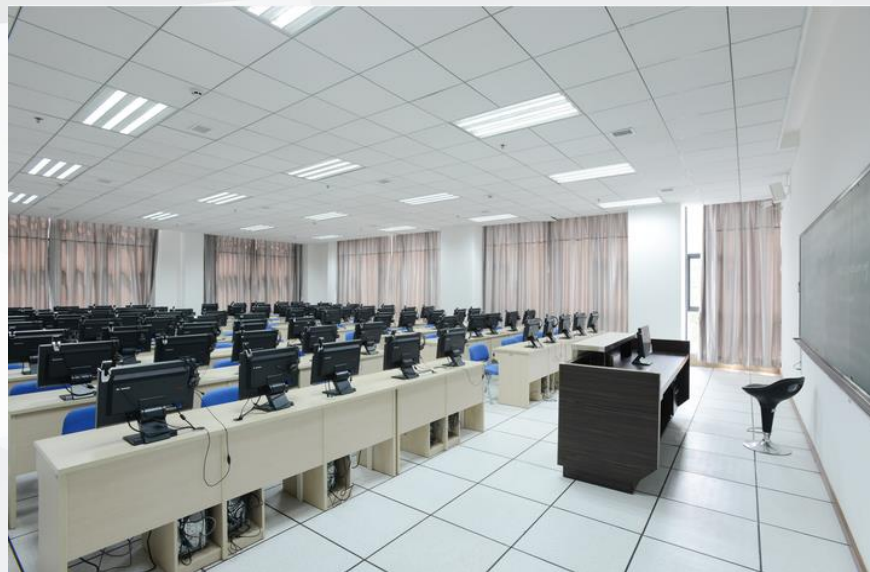

Part 3

校园环境

Campus Environment

校园环境 Campus Views

北碚地图 Beibei Campus-Map

- 已有建设
- 近期建设
- 远期建设

北碚教学大楼 Beibei Campus-Teaching Building

北碚教室 Beibei Campus-Classrooms

电脑机房 Multi-Media Classroom

图书馆 Library

公共健身区域 Public Exercise Space

第四运动场 the 4th Playgrounds

其他设施 Other facilities

Part 4

公寓介绍

Apartment Introduction

公寓介绍 Apartment Introduction

西南大学OLC学习中心配备有完善的公寓设施。通讯、网络入户，配备组合式家具，智能化用电、用水管理设备，独立卫生间，冷暖空调，冰箱等；宿舍区的洗衣、餐饮、健身等公共服务设施配套完备。

UWA Learning Centre SWU campus provides full equipped accommodation, including communication and Internet access, modular furniture, intelligent electricity and water management equipment, independent toilet, air conditioning, refrigerator etc. Dormitory area also equip with laundry, kitchen, fitness and other public service facilities.