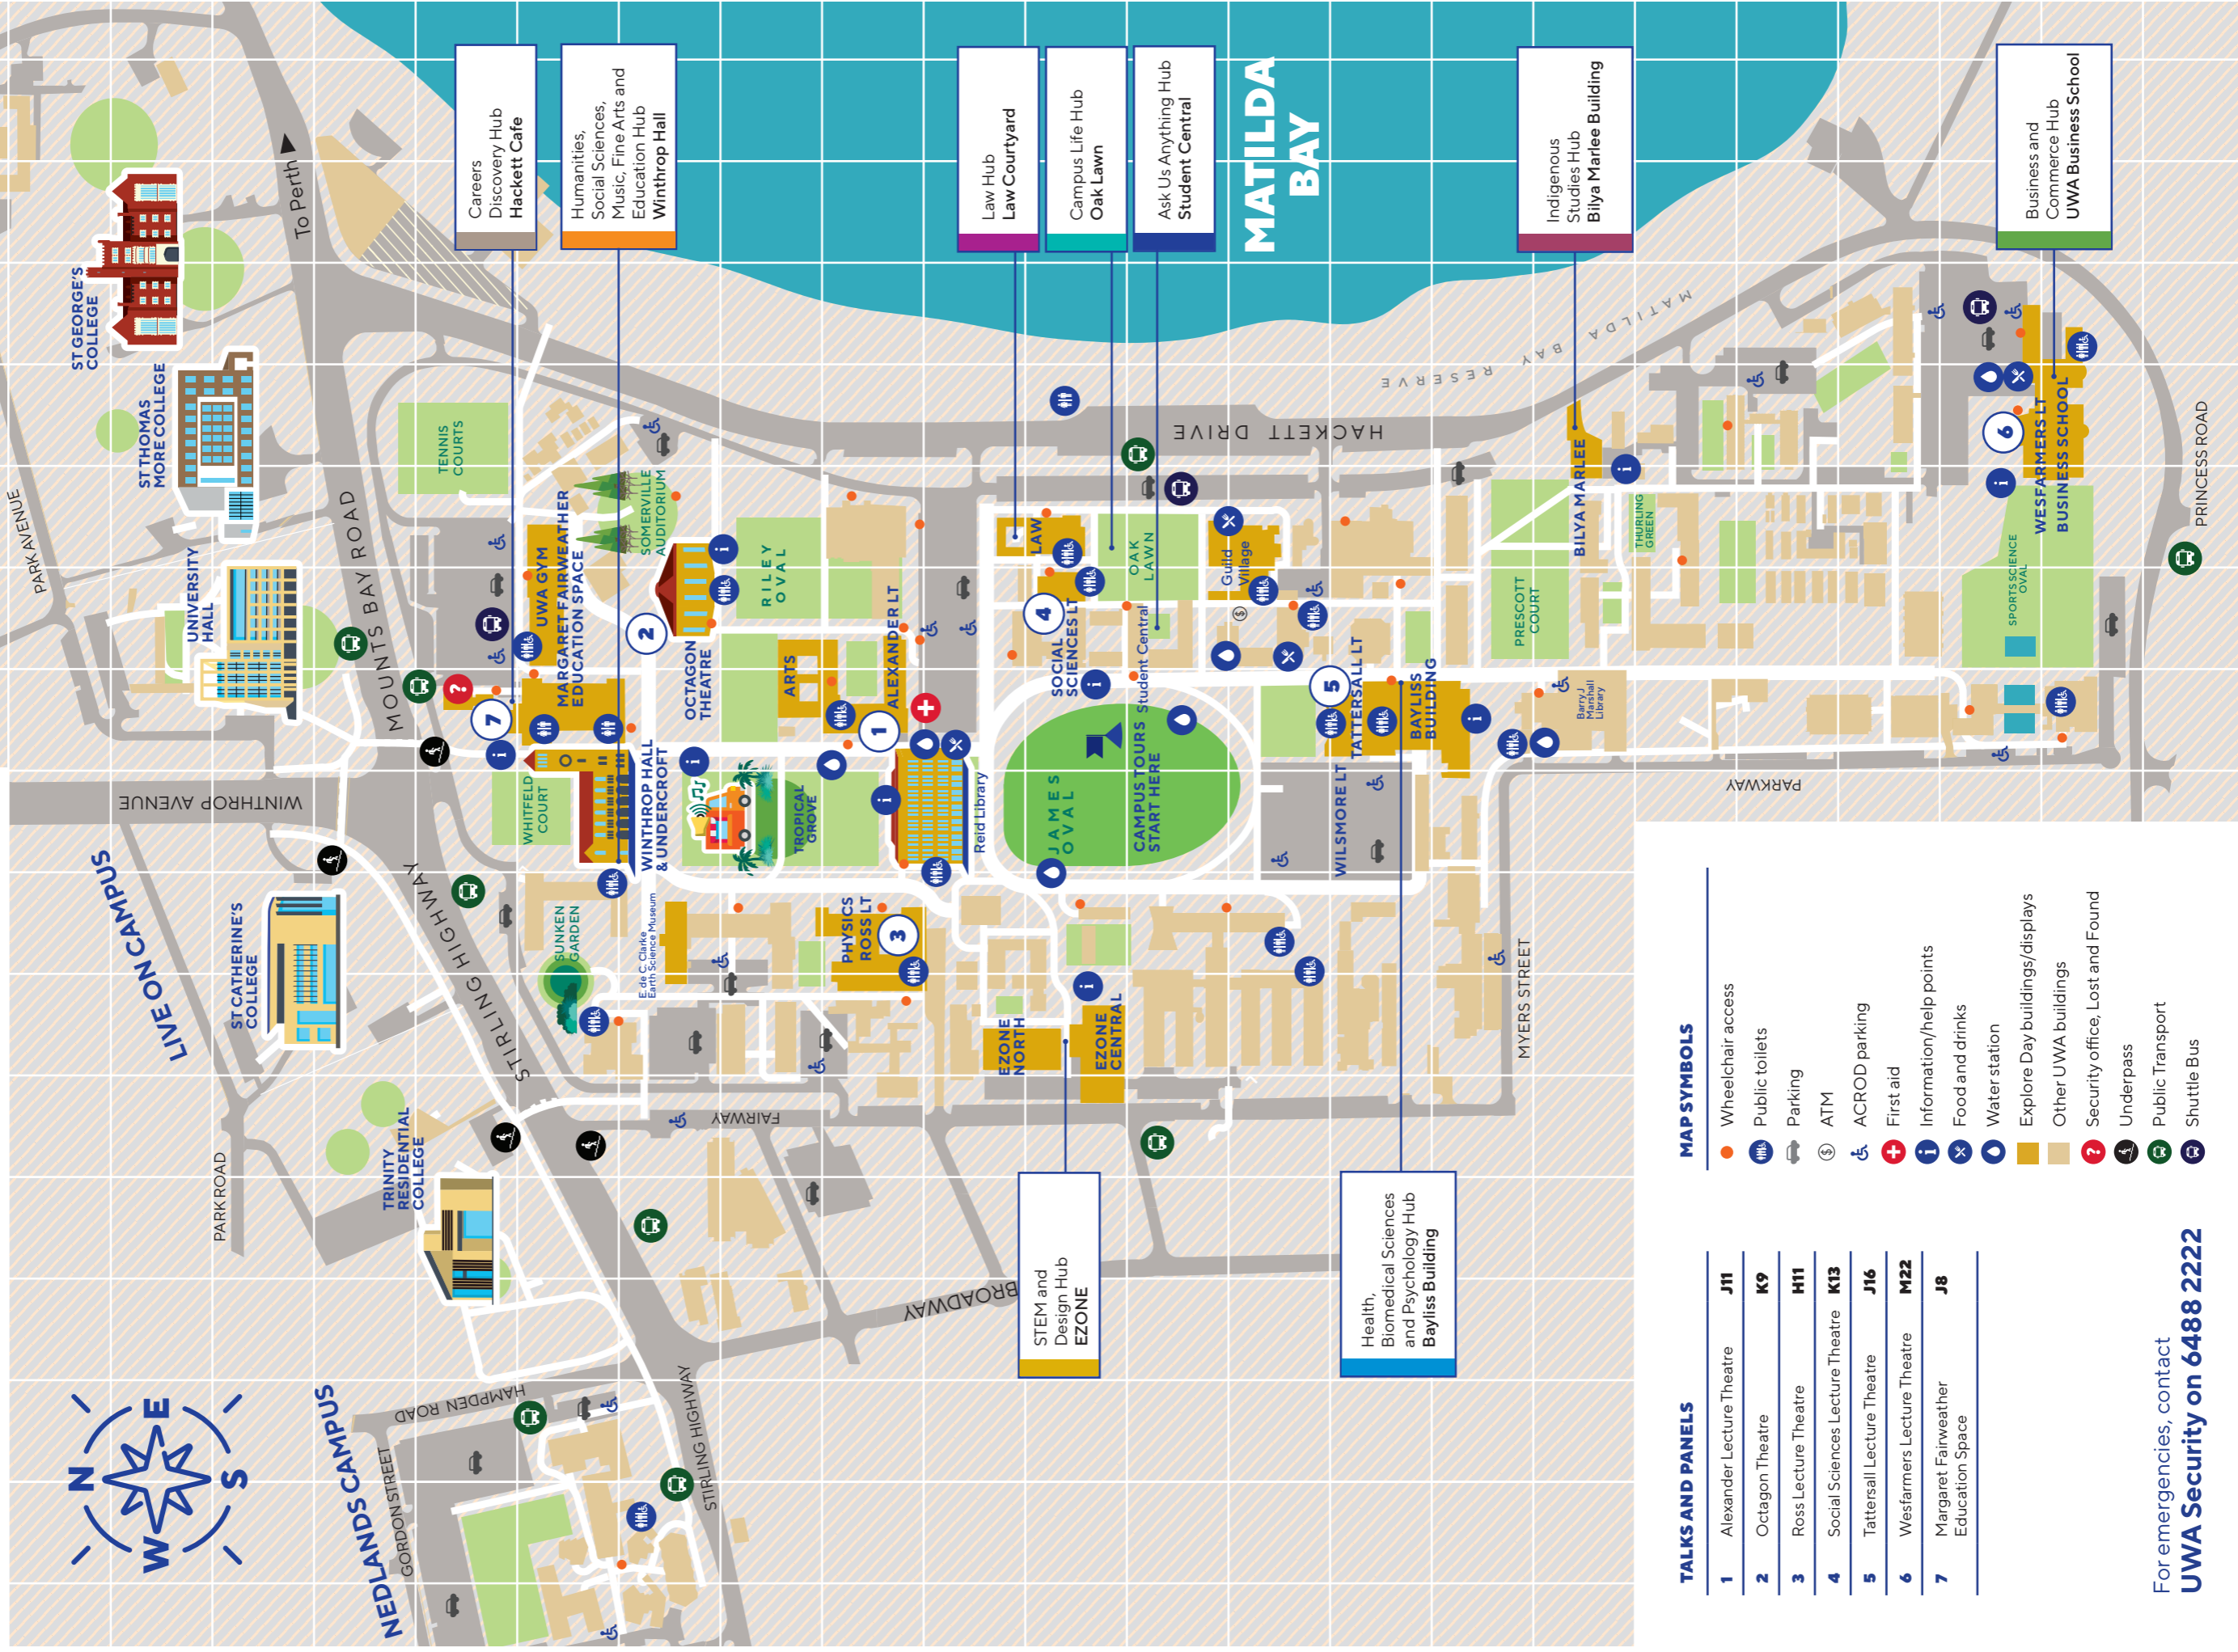

MASK WEARING ENCOURAGED

WASH YOUR HANDS REGULARLY

MAINTAIN SOCIAL DISTANCING

PRACTISE GOOD RESPIRATORY HYGIENE

UWA CAMPUS MAP

TALKS AND PANELS

1	Alexander Lecture Theatre	J11
2	Octagon Theatre	K9
3	Ross Lecture Theatre	H11
4	Social Sciences Lecture Theatre	K13
5	Tattersall Lecture Theatre	J16
6	Wesfarmers Lecture Theatre	M22
7	Margaret Fairweather Education Space	J8

MAP SYMBOLS

- Wheelchair access
- Public toilets
- Parking
- ATM
- ACROD parking
- First aid
- Information/help points
- Food and drinks
- Water station
- Explore Day buildings/displays
- Other UWA buildings
- Security office, Lost and Found
- Underpass
- Public Transport
- Shuttle Bus