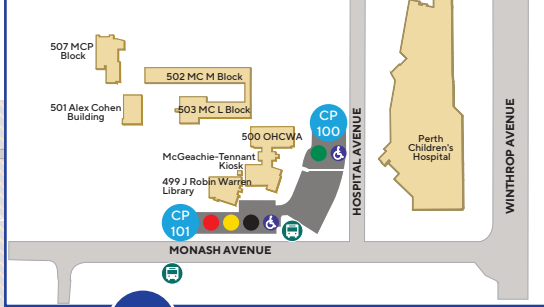

# UWA PARKING MAP

THE UNIVERSITY OF  
**WESTERN AUSTRALIA**

## CRAWLEY CAMPUS

### HEALTH CAMPUS

### KEY

- P Parking
- Red (staff)
- Yellow (students and visitors)
- Green (special reserved visitor)
- Motorcycle Parking
- ♿ Accessible Parking
- UC Undercover Parking
- EV EV Charging Stations
- T Public transport
- UWA UWA Shuttle bus
- B Bus drop off/pick up
- Walk safe route
- Underpass
- Footpath
- Parking
- Road