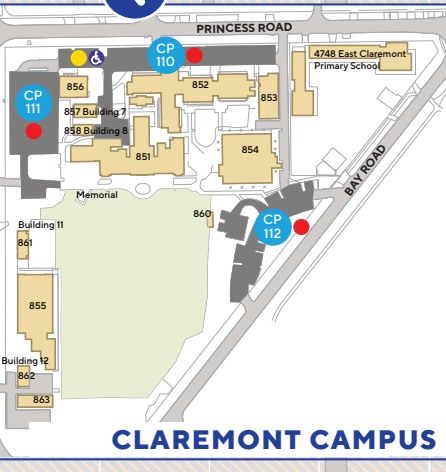

# UWA PARKING MAP

THE UNIVERSITY OF  
**WESTERN AUSTRALIA**

## CRAWLEY CAMPUS

### HEALTH CAMPUS

### KEY

- P Parking
- Red (staff)
- Yellow (students and visitors)
- Green (special reserved visitor)
- Motorcycle Parking
- ♿ Accessible Parking
- UC Undercover Parking
- EV EV Charging Stations
- T Public transport
- UWA UWA Shuttle bus
- B Bus drop off/pick up
- Walk safe route
- Underpass
- Footpath
- Parking
- Road