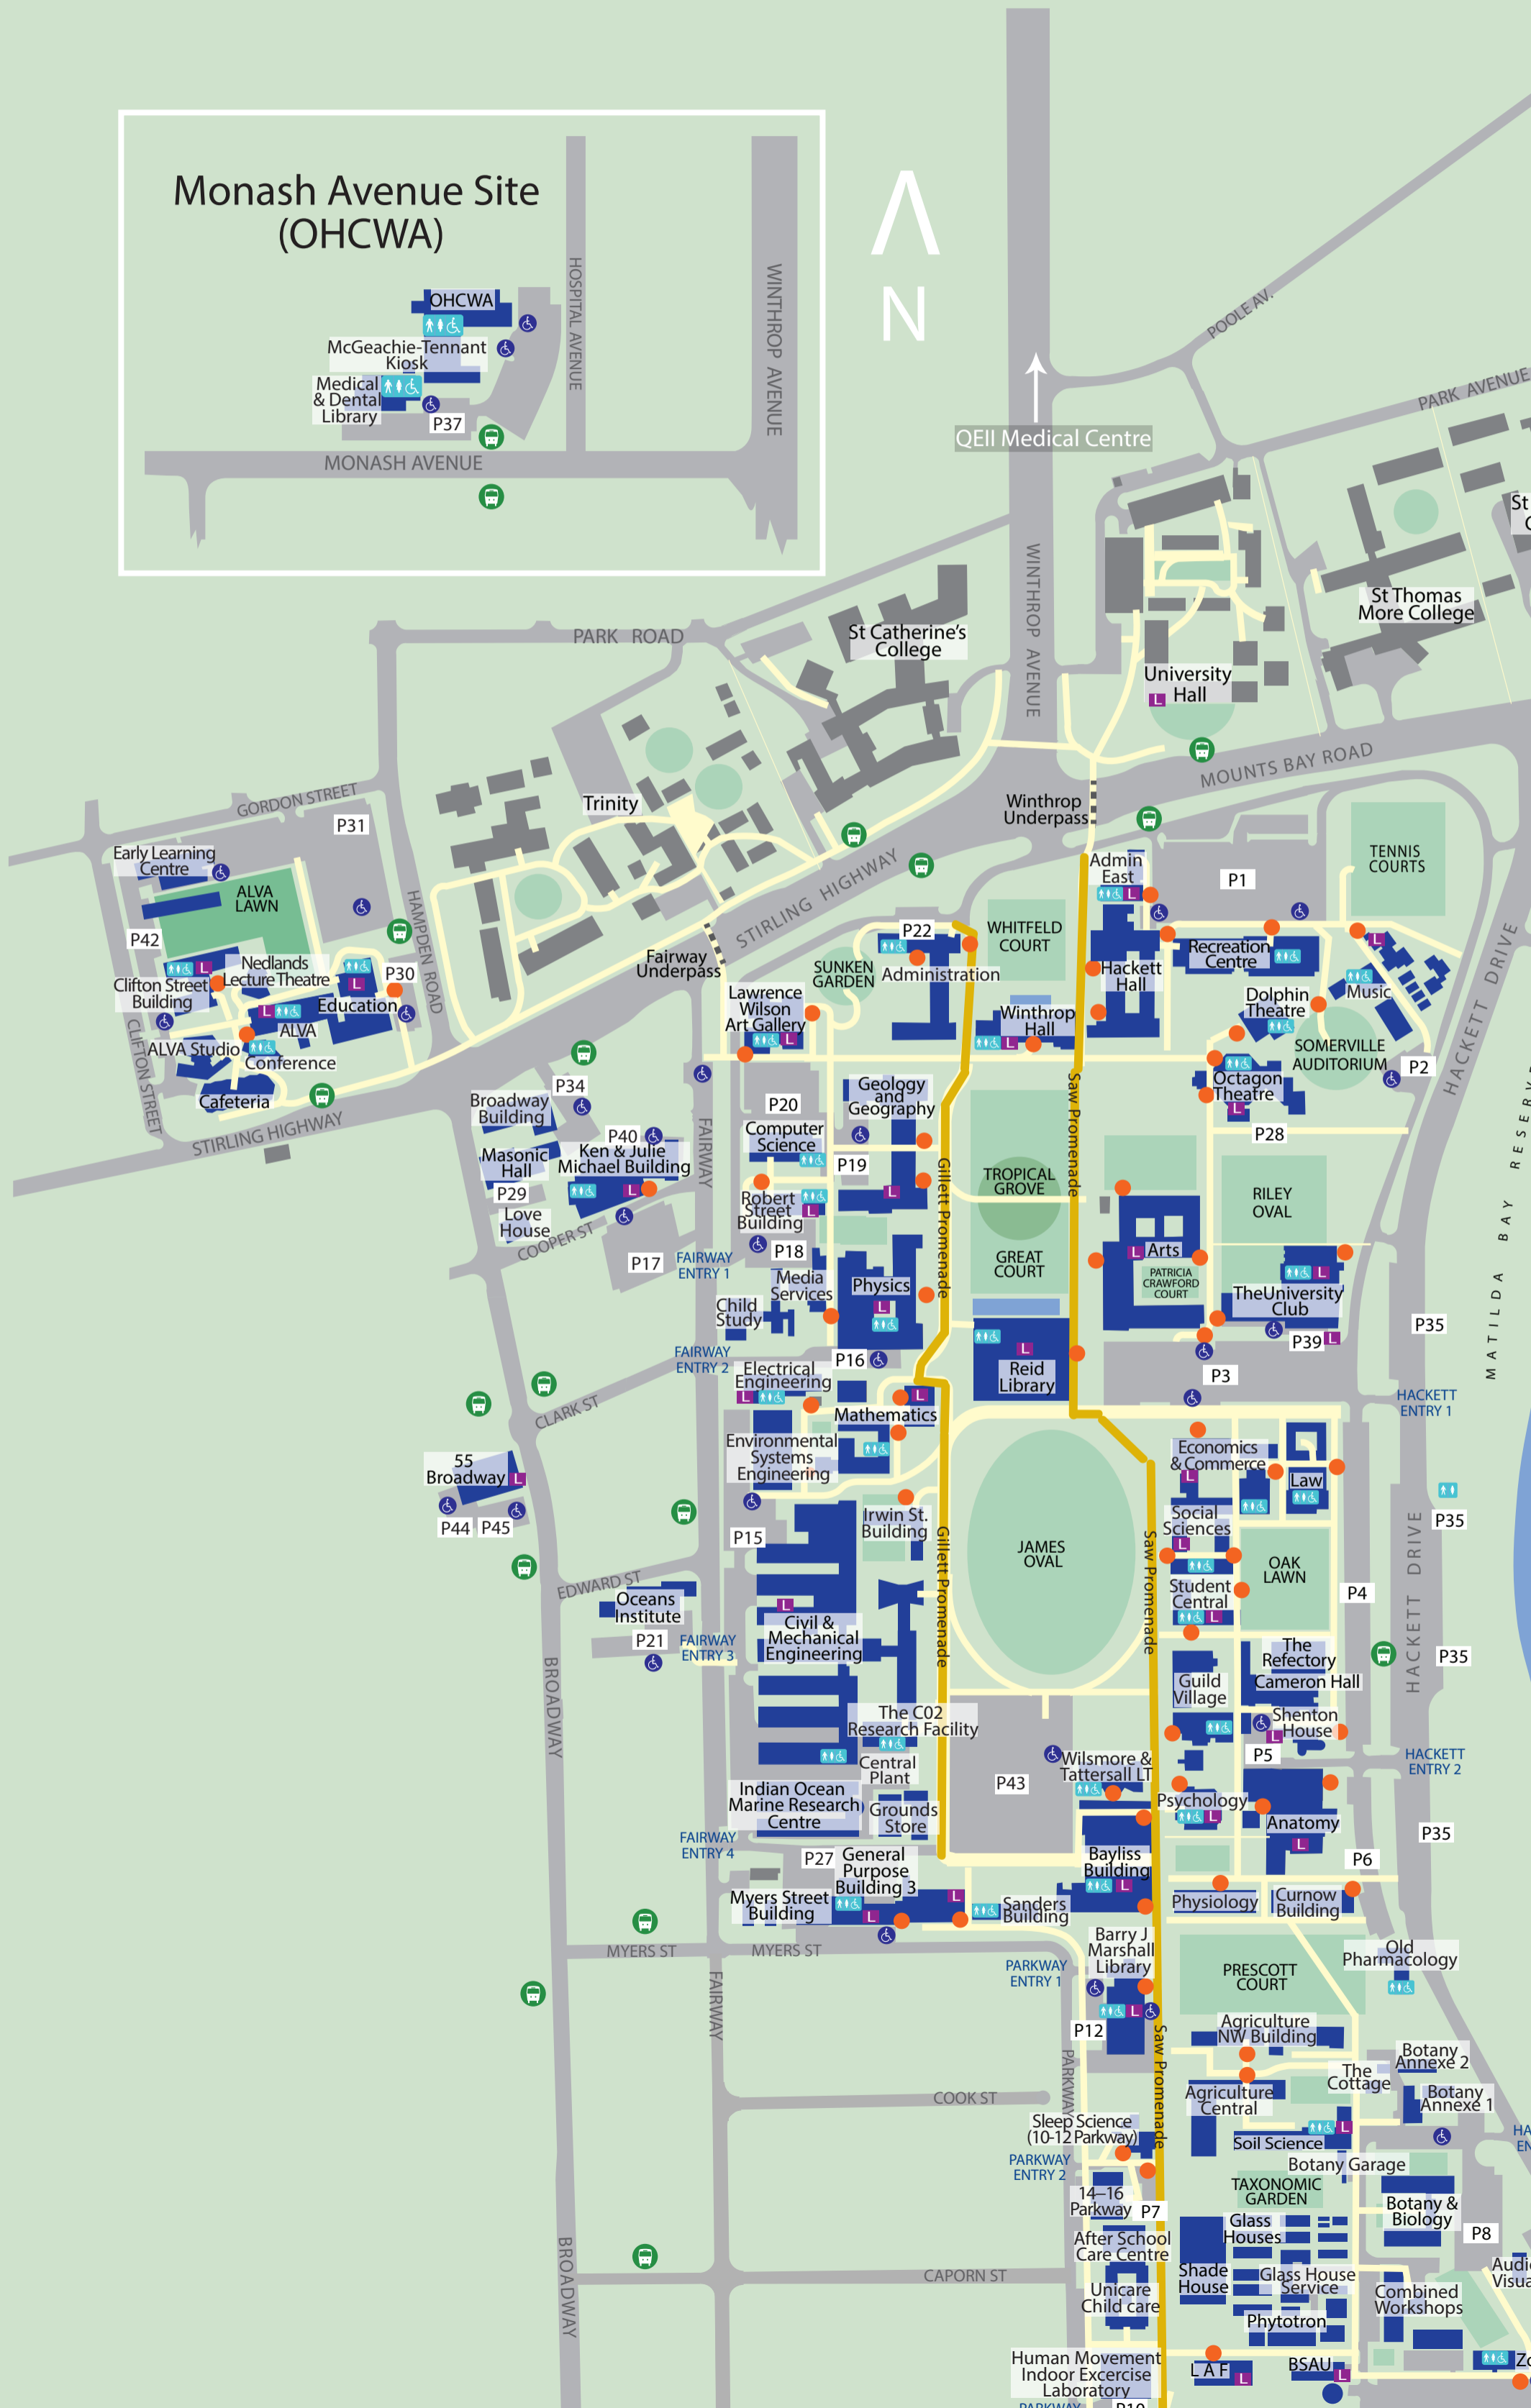

# Monash Avenue Site (OHCWA)

QEII Medical Centre

Matilda Bay

### Monash Avenue Site (OHCWA)

OHCWA  
 McGeachie-Tennant Kiosk  
 Medical & Dental Library  
 P37

HOSPITAL AVENUE  
 WINTHROP AVENUE  
 MONASH AVENUE

Map labels include: QEI Medical Centre, St Catherine's College, University Hall, St Thomas More College, Trinity, Winthrop Underpass, Park Road, Gordon Street, P31, P42, P30, P37, P34, P40, P29, P17, P18, P16, P15, P12, P11, P10, P9, P8, P7, P6, P5, P4, P3, P2, P1, P0, P-1, P-2, P-3, P-4, P-5, P-6, P-7, P-8, P-9, P-10, P-11, P-12, P-13, P-14, P-15, P-16, P-17, P-18, P-19, P-20, P-21, P-22, P-23, P-24, P-25, P-26, P-27, P-28, P-29, P-30, P-31, P-32, P-33, P-34, P-35, P-36, P-37, P-38, P-39, P-40, P-41, P-42, P-43, P-44, P-45, P-46, P-47, P-48, P-49, P-50, P-51, P-52, P-53, P-54, P-55, P-56, P-57, P-58, P-59, P-60, P-61, P-62, P-63, P-64, P-65, P-66, P-67, P-68, P-69, P-70, P-71, P-72, P-73, P-74, P-75, P-76, P-77, P-78, P-79, P-80, P-81, P-82, P-83, P-84, P-85, P-86, P-87, P-88, P-89, P-90, P-91, P-92, P-93, P-94, P-95, P-96, P-97, P-98, P-99, P-100.