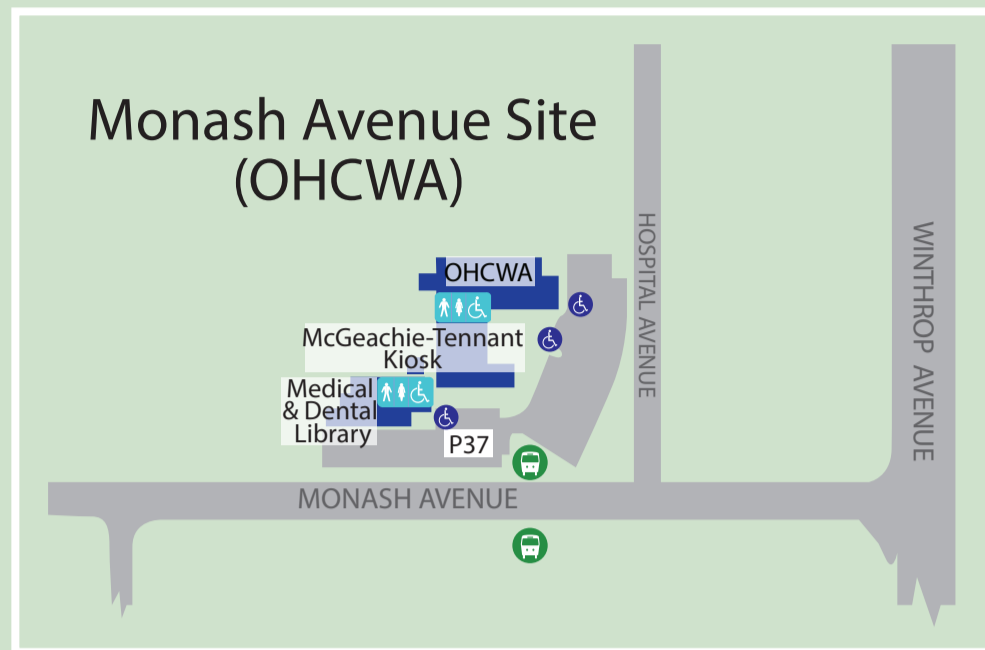

# Monash Avenue Site (OHCWA)

QEII Medical Centre

Matilda Bay

### Monash Avenue Site (OHCWA)

OHCWA  
 McGeachie-Tennant Kiosk  
 Medical & Dental Library  
 P37

HOSPITAL AVENUE  
 WINTHROP AVENUE  
 MONASH AVENUE

Map labels include: QEI Medical Centre, St Catherine's College, University Hall, St Thomas More College, Trinity, Winthrop Underpass, Park Road, Gordon Street, P31, P42, P30, P37, P34, P40, P29, P17, P18, P16, P15, P12, P11, P10, P9, P8, P7, P6, P5, P4, P3, P2, P1, P0, P-1, P-2, P-3, P-4, P-5, P-6, P-7, P-8, P-9, P-10, P-11, P-12, P-13, P-14, P-15, P-16, P-17, P-18, P-19, P-20, P-21, P-22, P-23, P-24, P-25, P-26, P-27, P-28, P-29, P-30, P-31, P-32, P-33, P-34, P-35, P-36, P-37, P-38, P-39, P-40, P-41, P-42, P-43, P-44, P-45, P-46, P-47, P-48, P-49, P-50, P-51, P-52, P-53, P-54, P-55, P-56, P-57, P-58, P-59, P-60, P-61, P-62, P-63, P-64, P-65, P-66, P-67, P-68, P-69, P-70, P-71, P-72, P-73, P-74, P-75, P-76, P-77, P-78, P-79, P-80, P-81, P-82, P-83, P-84, P-85, P-86, P-87, P-88, P-89, P-90, P-91, P-92, P-93, P-94, P-95, P-96, P-97, P-98, P-99, P-100.