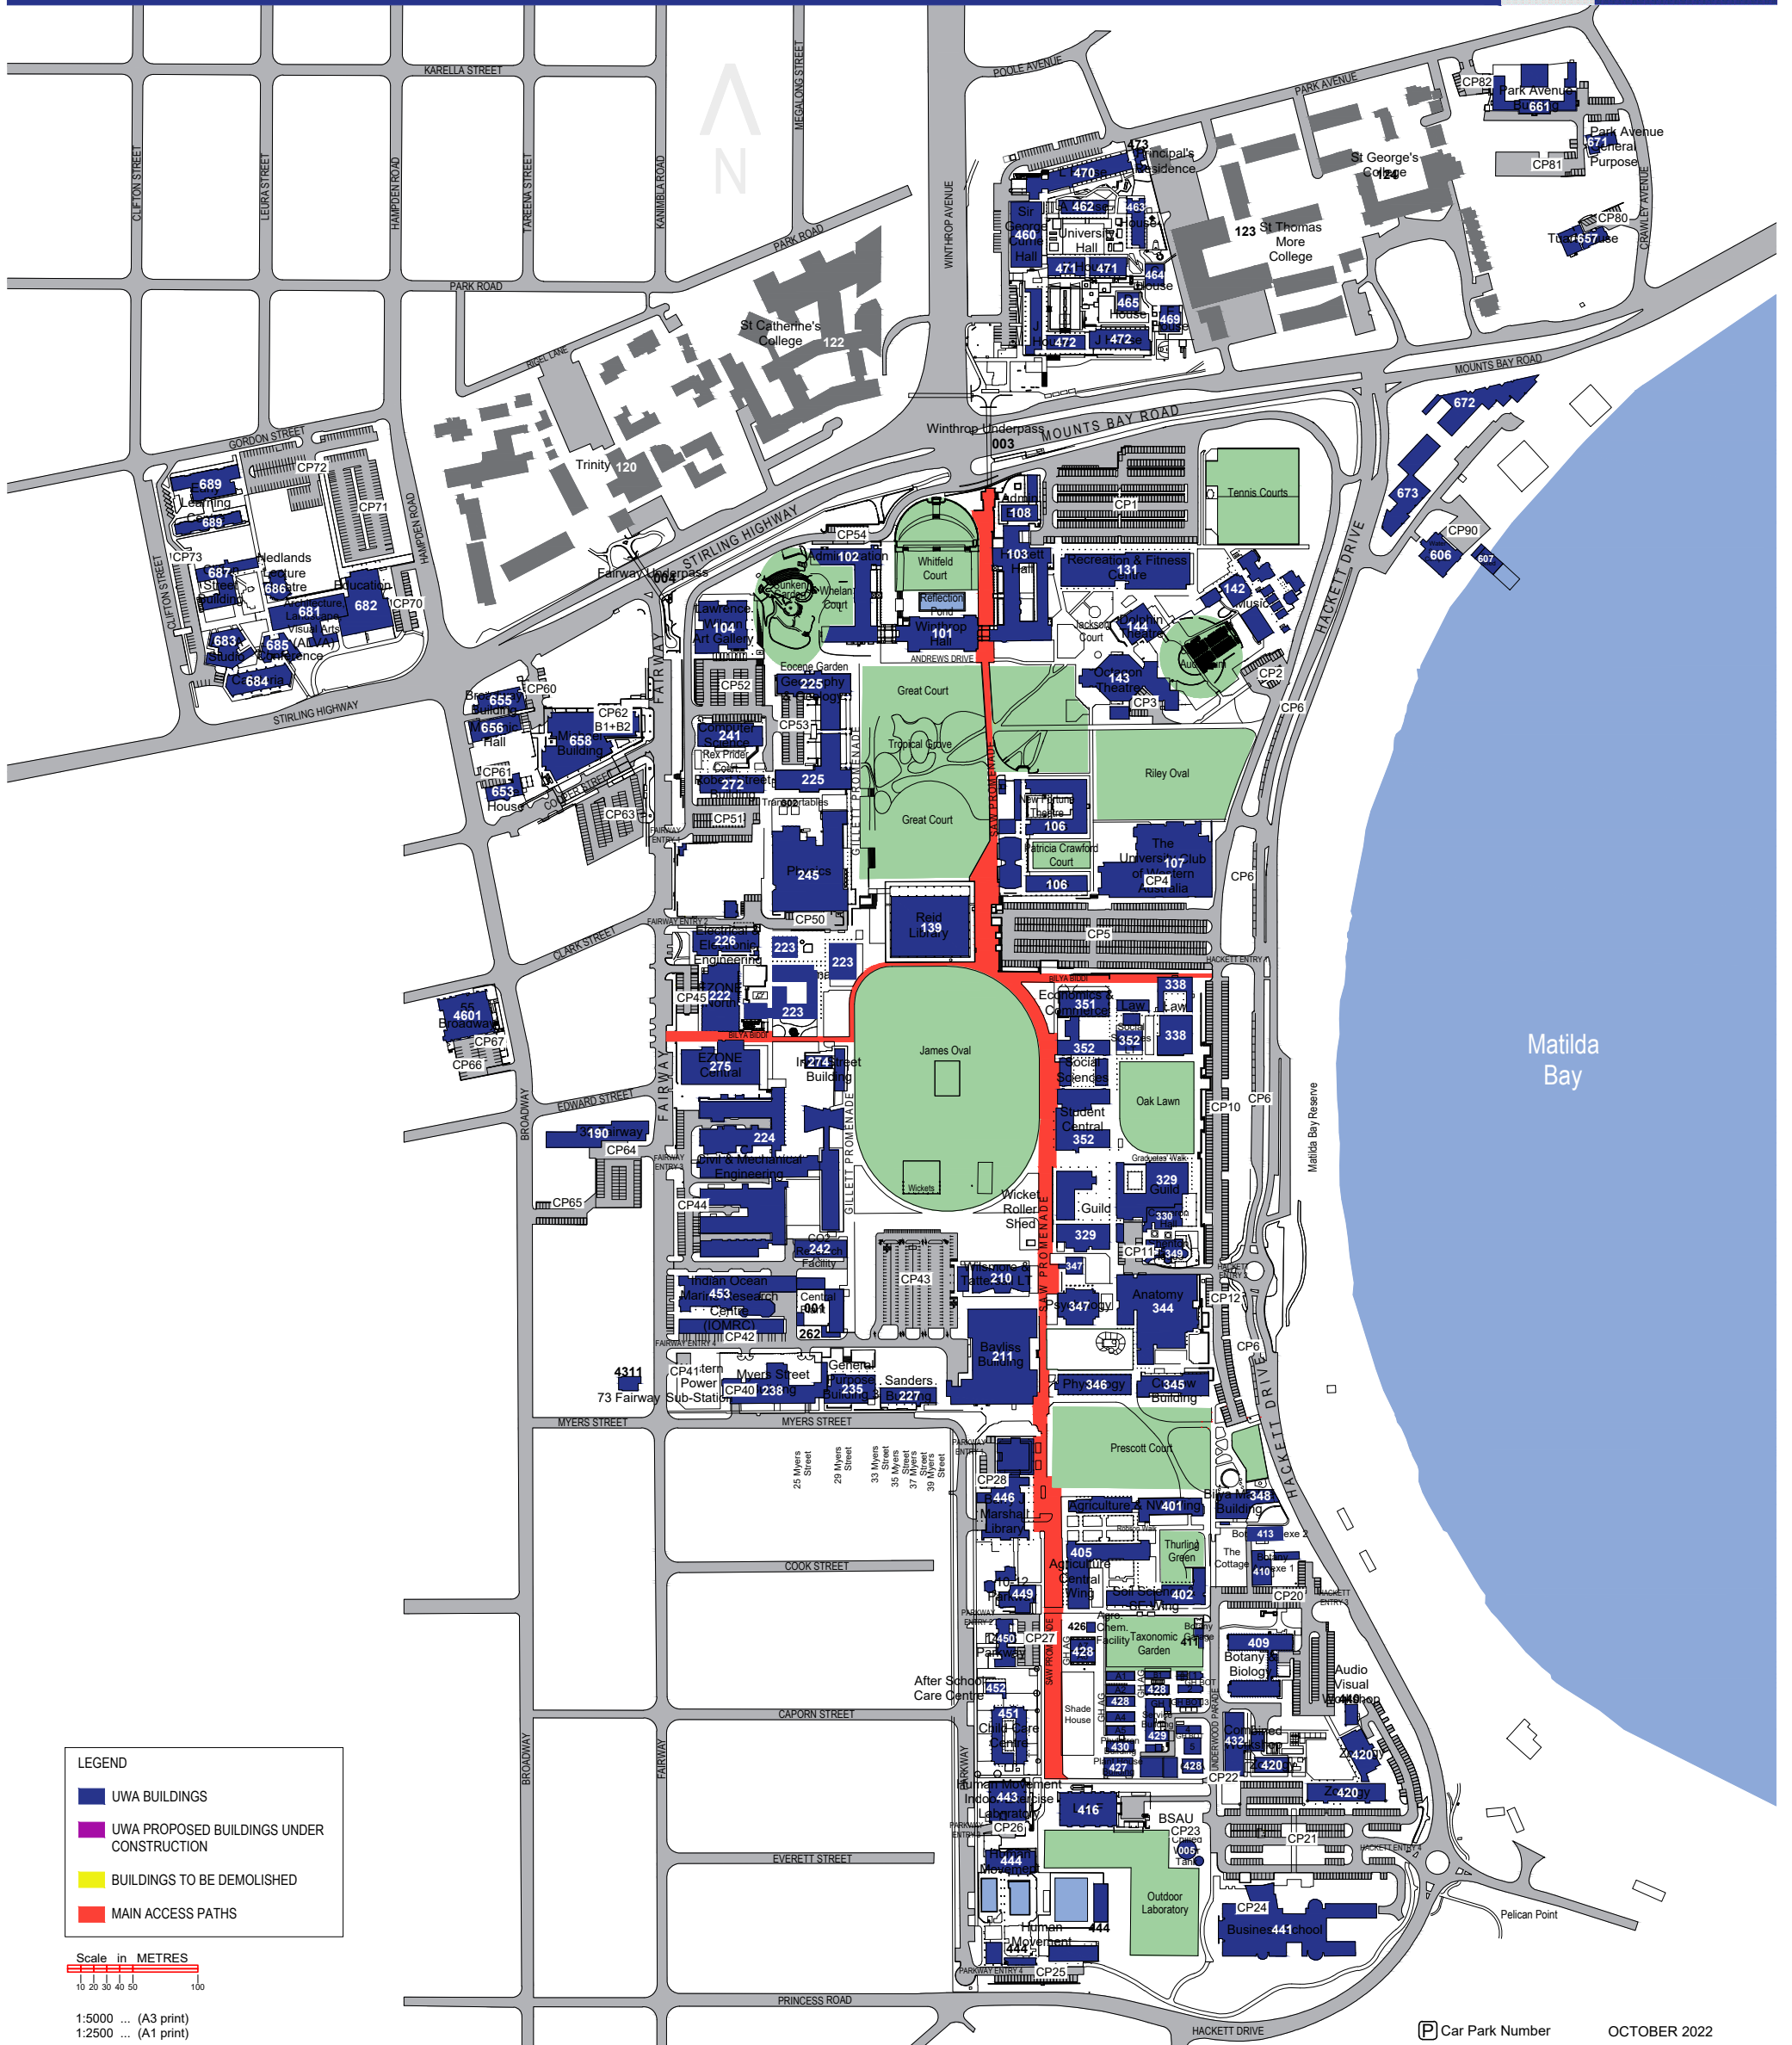

Crawley campus map

LEGEND

- UWA BUILDINGS
- UWA PROPOSED BUILDINGS UNDER CONSTRUCTION
- BUILDINGS TO BE DEMOLISHED
- MAIN ACCESS PATHS

1:5000 ... (A3 print)
1:2500 ... (A1 print)

Car Park Number OCTOBER 2022