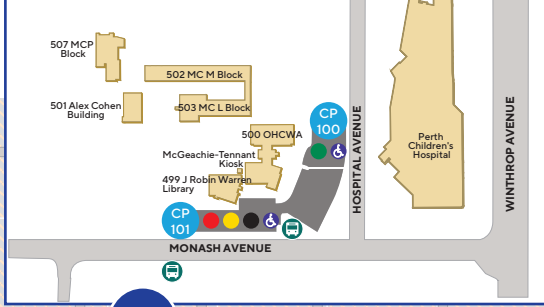

UWA PARKING MAP

THE UNIVERSITY OF
WESTERN AUSTRALIA

CRAWLEY CAMPUS

HEALTH CAMPUS

KEY

- P Parking
- Red (staff)
- Yellow (students and visitors)
- Staff, Students and Visitors
- Green (special reserved visitor)
- Motorcycle Parking
- Accessible Parking
- Undercover Parking
- EV EV Charging Stations
- Public transport
- UWA Shuttle bus
- Bus drop off/pick up
- Walk safe route
- Underpass
- Footpath
- Parking
- Road

A B C D E F G H I J K L M

1
2
3
4
5
6
7
8
9
10
11
12
13
14
15
16
17