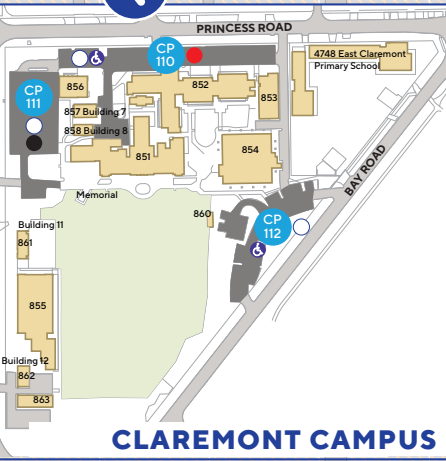

UWA PARKING MAP

THE UNIVERSITY OF
WESTERN AUSTRALIA

CRAWLEY CAMPUS

HEALTH CAMPUS

KEY

- P Parking
- Red (staff)
- Yellow (students and visitors)
- Staff, Students and Visitors
- Green (special reserved visitor)
- Motorcycle Parking
- Accessible Parking
- Undercover Parking
- EV EV Charging Stations
- Public transport
- UWA Shuttle bus
- Bus drop off/pick up
- Walk safe route
- Underpass
- Footpath
- Parking
- Road

A B C D E F G H I J K L M

1
2
3
4
5
6
7
8
9
10
11
12
13
14
15
16
17