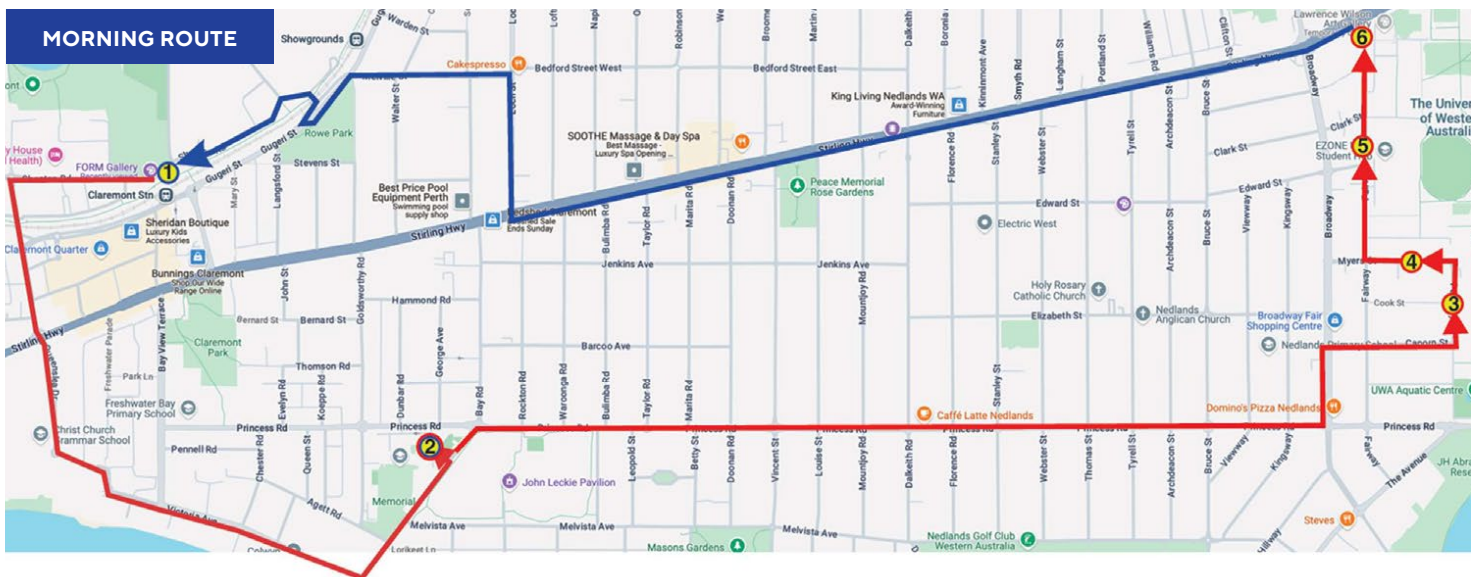

This timetable is effective as of 10 February 2025

MORNING CLAREMONT – CRAWLEY					
Claremont train station	Claremont campus	Crawley campus	Crawley campus	Crawley campus	Crawley campus
Stop 1	Stop 2	Stop 3	Stop 4	Stop 5	Stop 6
N/A	7:00am	7:10am	7:11am	7:12am	7:13am
N/A	7:15am	7:25am	7:26am	7:27am	7:28am
7:25am	7:40am	7:50am	7:51am	7:52am	7:53am
7:40am	7:55am	8:05am	8:06am	8:07am	8:08am
8:10am	8:25am	8:35am	8:36am	8:37am	8:38am
8:25am	8:40am	8:50am	8:51am	8:52am	8:53am
8:50am	9:00am	9:10am	9:11am	9:12am	9:13am
9:05am	9:15am	9:25am	9:26am	9:27am	9:28am
9:25am	9:35am	9:45am	9:46am	9:47am	9:48am
9:40am	9:50am	10:00am	10:01am	10:02am	10:03am
10:00am	10:10am	10:20am	10:21am	10:22am	10:23am
10:15am	10:25am	10:35am	10:36am	10:37am	10:38am

AFTERNOON CRAWLEY – CLAREMONT					
Crawley campus	Crawley campus	Crawley campus	Crawley campus	Claremont campus	Claremont train station
Stop 3	Stop 4	Stop 5	Stop 6	Stop 2	Stop 1
2:15pm	2:16pm	2:17pm	2:18pm	2:28pm	2:38pm
2:30pm	2:31pm	2:32pm	2:33pm	2:43pm	2:53pm
2:50pm	2:51pm	2:52pm	2:53pm	3:03pm	3:13pm
3:05pm	3:06pm	3:07pm	3:08pm	3:18pm	3:28pm
3:25pm	3:26pm	3:27pm	3:28pm	3:38pm	3:48pm
3:40pm	3:41pm	3:42pm	3:43pm	3:53pm	4:03pm
4:00pm	4:01pm	4:02pm	4:03pm	4:13pm	4:23pm
4:15pm	4:16pm	4:17pm	4:18pm	4:28pm	4:38pm
4:40pm	4:41pm	4:42pm	4:43pm	4:53pm	5:03pm
4:50pm	4:51pm	4:52pm	4:53pm	5:03pm	5:13pm
5:15pm	5:16pm	5:17pm	5:18pm	5:28pm	5:38pm
5:25pm	5:26pm	5:27pm	5:28pm	5:38pm	5:48pm
5:40pm	5:41pm	5:42pm	5:43pm	5:53pm	6:03pm

Colours indicate the bus number: Bus 1 Bus 2

LEGEND ■ Dropoff route ■ Return route