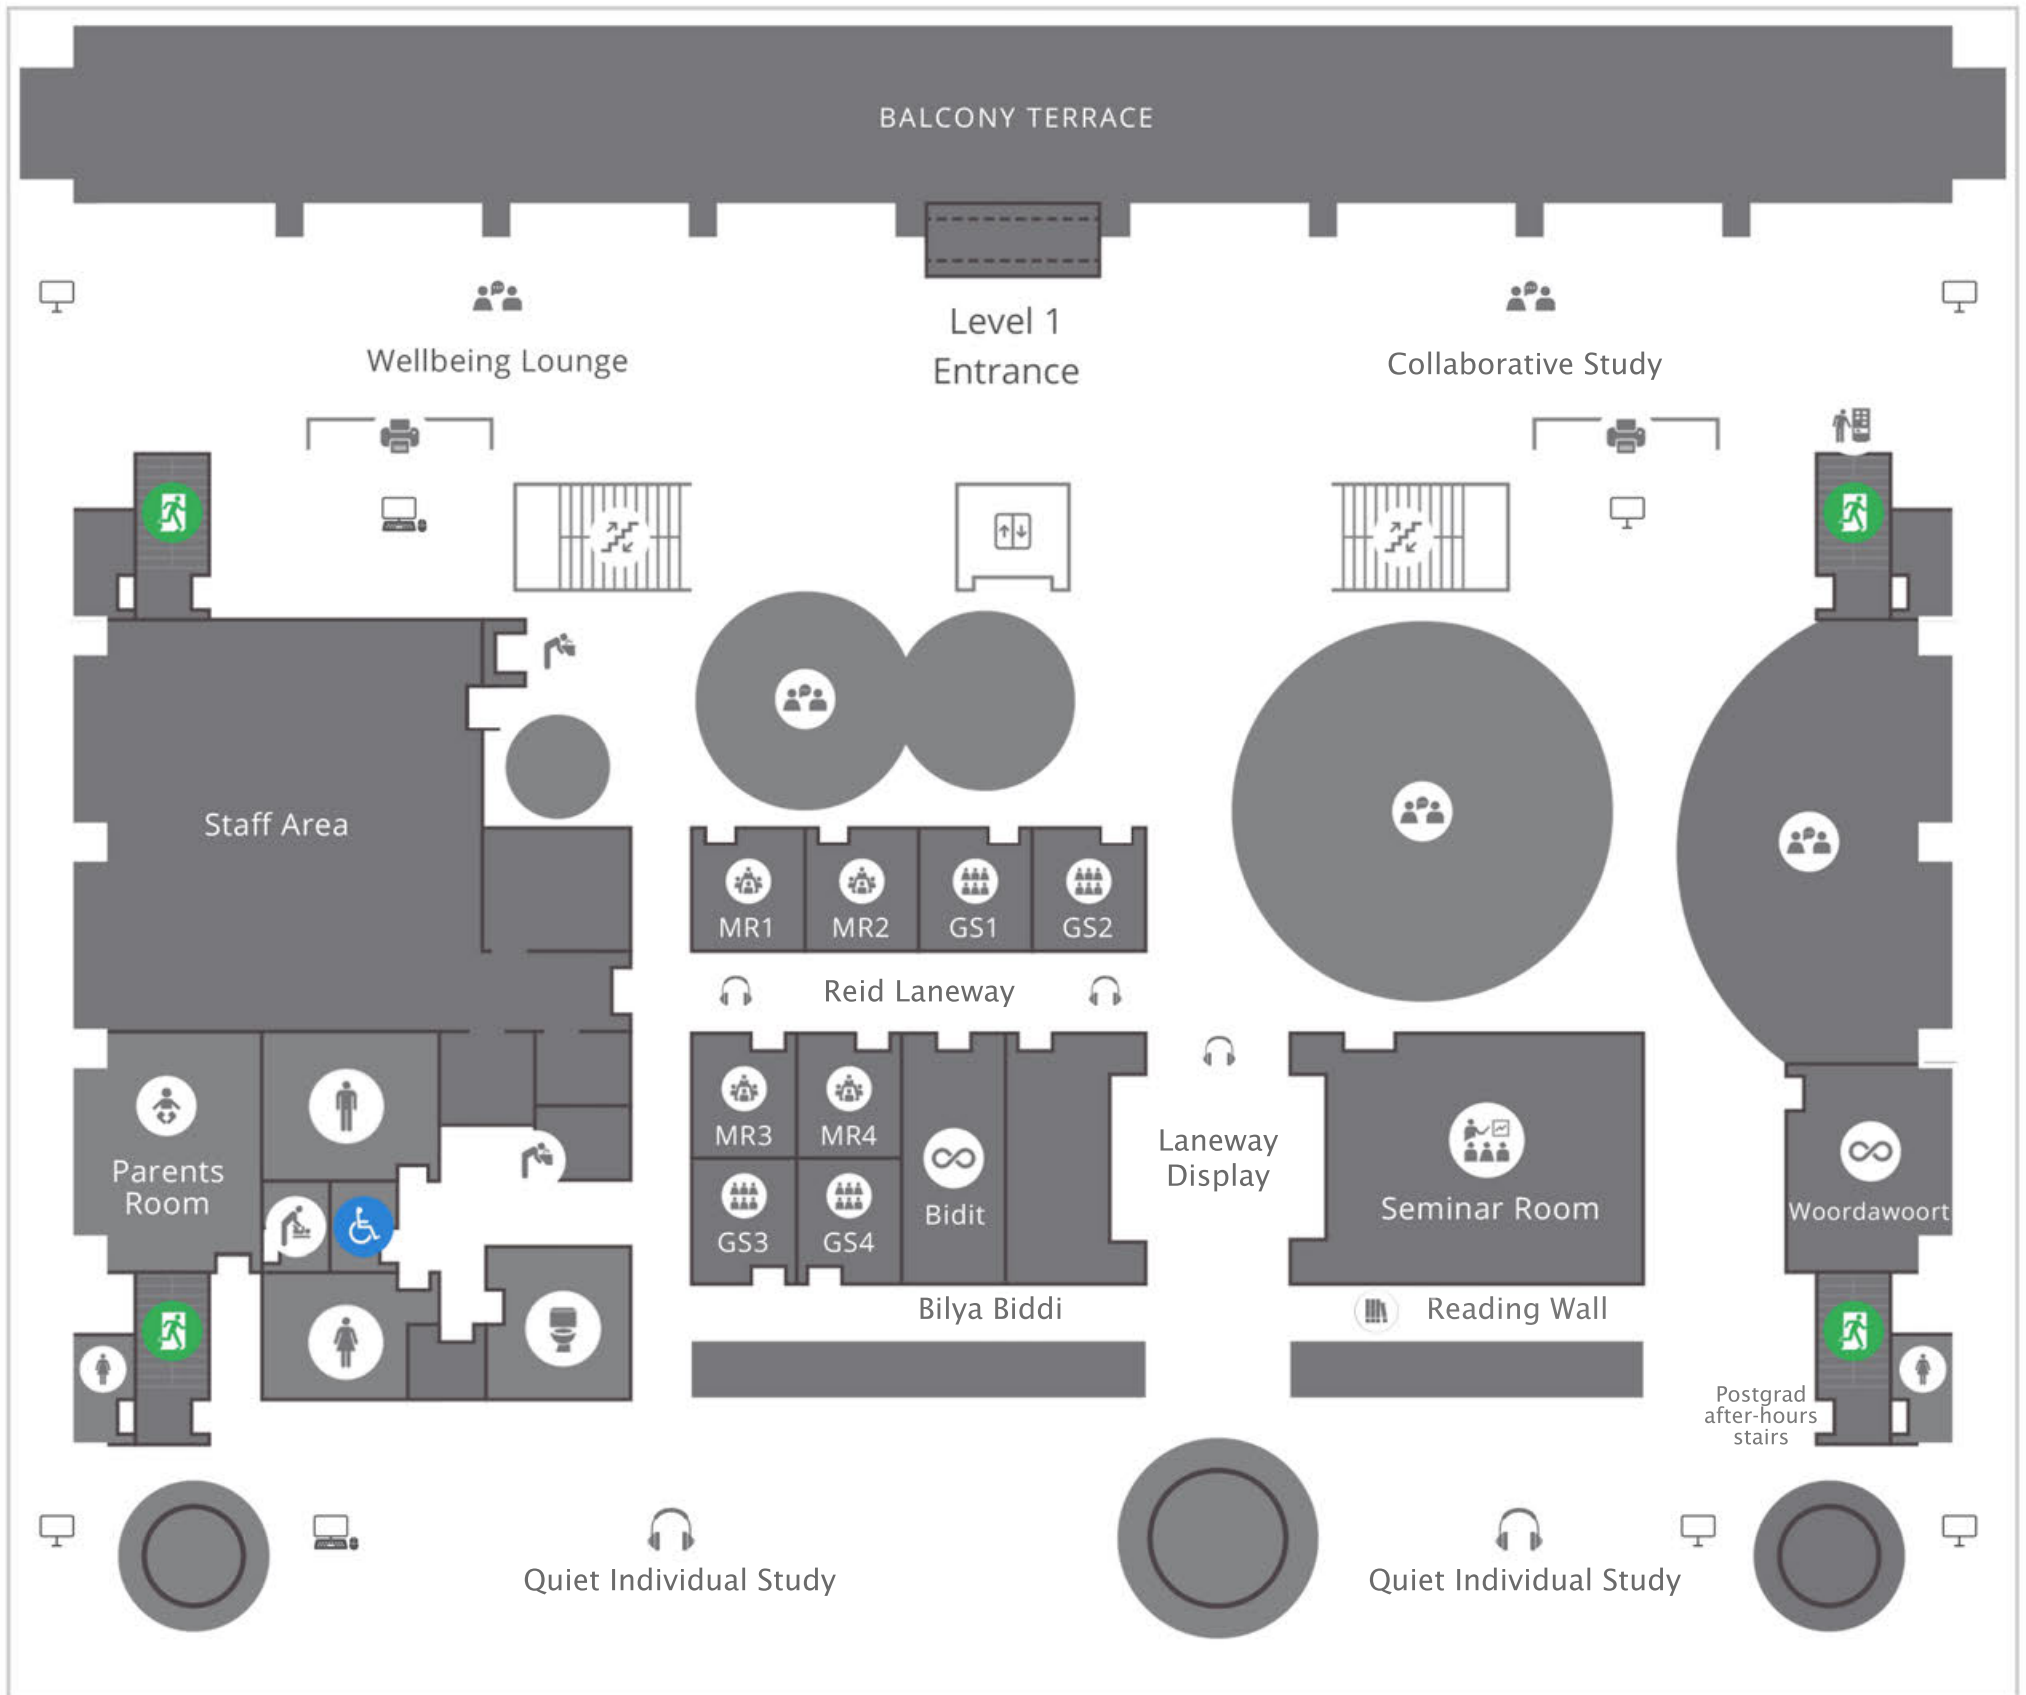

Reid Library Ground floor

Great Court

MAP KEY

- | | |
|---------------------|-----------------|
| Information Desk | Café |
| IT Tech Desk | Toilets |
| Group Study Booths | Showers |
| Collaborative Zones | Lift |
| Laptop Loans | Vending Machine |
| Lockers | Water Fountain |
| Print Zones | Recycling Hub |
| Computers | Autoloader |
| Self-check Machine | Exit |

This map should not be relied upon in case of emergency evacuation.

Reid Library Level 1

Great Court

MAP KEY

- | | |
|---------------------|-----------------|
| Meeting Rooms | Seminar Room |
| Group Study Rooms | Parents Room |
| Sensory Rooms | Baby Change |
| Collaborative Zones | Toilets |
| Quiet Zones | Lift |
| Print Zones | Vending Machine |
| Computers | Water Fountain |
| BYOD Monitors | Exit |

This map should not be relied upon in case of emergency evacuation.

Reid Library Level 2

Great Court

MAP KEY

-  Viva Voce Suites
-  Silent Zones
-  Quiet Zones
-  Print Zone
-  Lockers
-  Computers
-  BYOD Monitors

-   Toilets
-  Lift
-  Stairs
-  Exit

This map should not be relied upon in case of emergency evacuation.

Reid Library Level 3

Great Court

James Oval

MAP KEY

-  Collections
-  Silent Zones
-  Print Zones
-  Computers
-  BYOD Monitors
-  Self-check Machine
-  Female Toilet
-  Male Toilet
-  Lift
-  Stairs
-  Exit