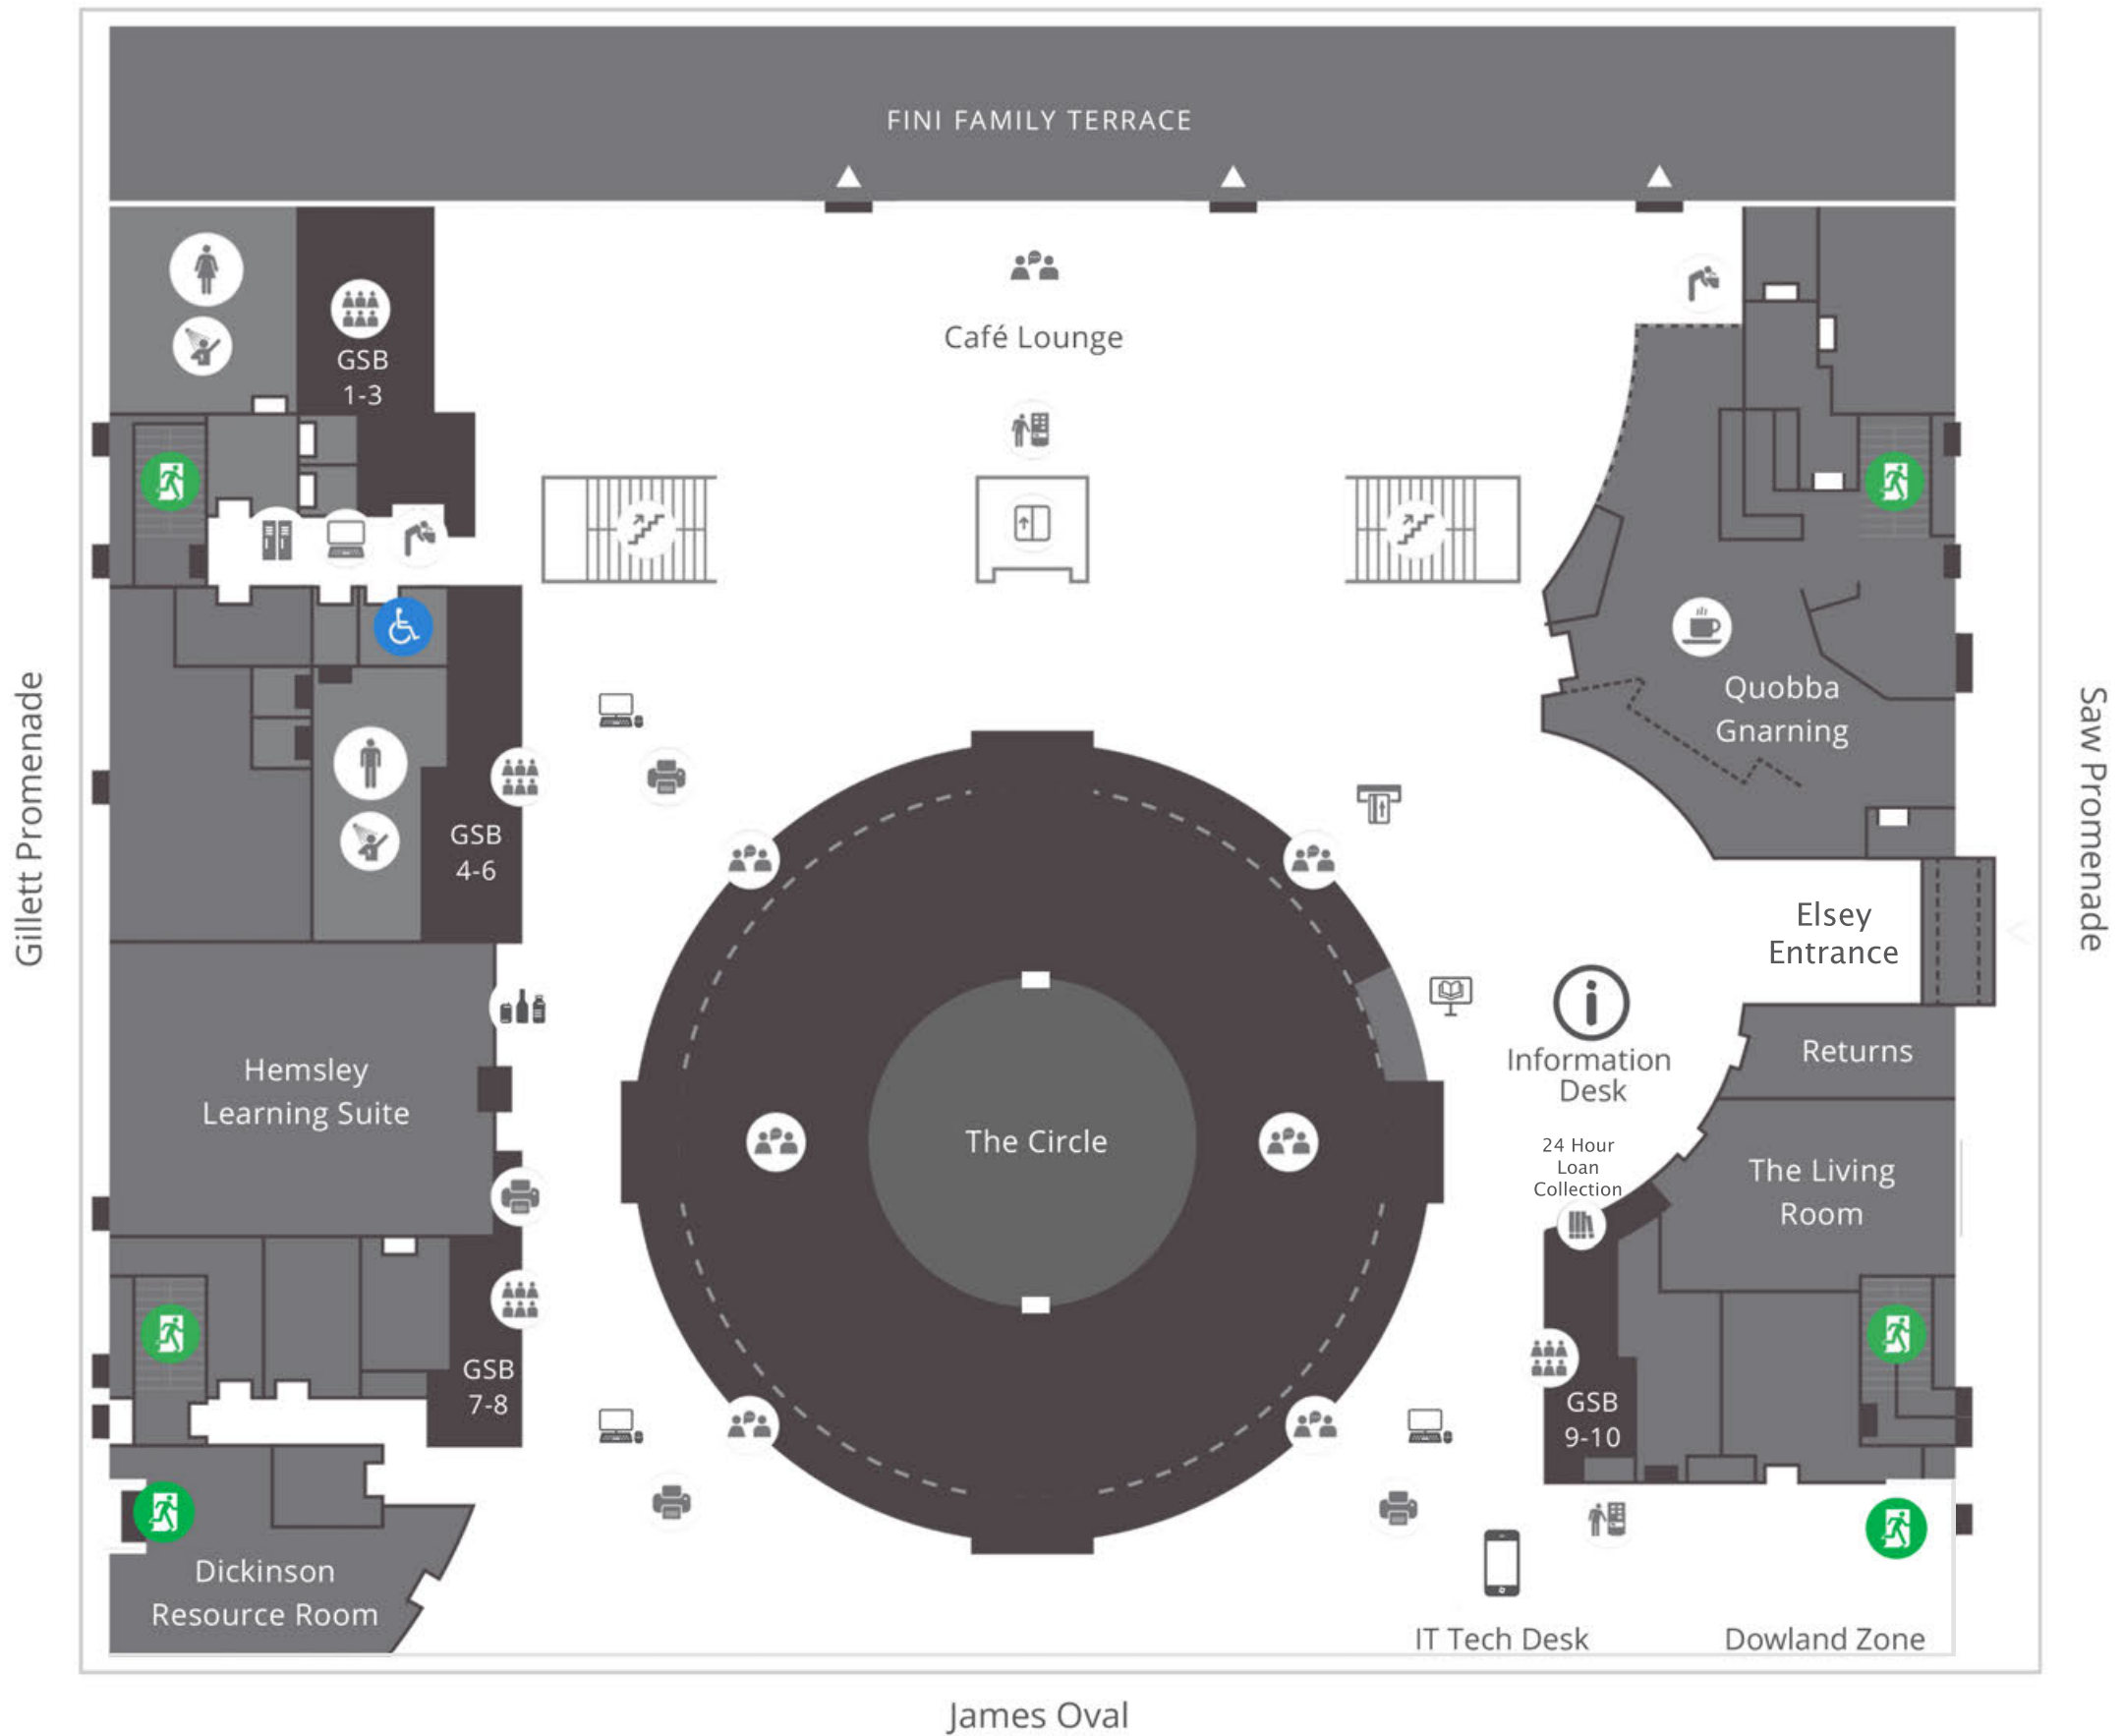

Reid Library Ground floor

Great Court

MAP KEY

- | | |
|---------------------|-----------------|
| Information Desk | Café |
| IT Tech Desk | Toilets |
| Group Study Booths | Showers |
| Collaborative Zones | Lift |
| Laptop Loans | Vending Machine |
| Lockers | Water Fountain |
| Print Zones | Recycling Hub |
| Computers | Autoloader |
| Self-check Machine | Exit |

This map should not be relied upon in case of emergency evacuation.

Reid Library Level 1

Great Court

MAP KEY

- | | |
|---------------------|-----------------|
| Meeting Rooms | Seminar Room |
| Group Study Rooms | Parents Room |
| Sensory Rooms | Baby Change |
| Collaborative Zones | Toilets |
| Quiet Zones | Lift |
| Print Zones | Vending Machine |
| Computers | Water Fountain |
| BYOD Monitors | Exit |

This map should not be relied upon in case of emergency evacuation.

Reid Library Level 2

Great Court

MAP KEY

-  Viva Voce Suites
-  Silent Zones
-  Quiet Zones
-  Print Zone
-  Lockers
-  Computers
-  BYOD Monitors

-   Toilets
-  Lift
-  Stairs
-  Exit

This map should not be relied upon in case of emergency evacuation.

Reid Library Level 3

Great Court

James Oval

MAP KEY

-  Collections
-  Silent Zones
-  Print Zones
-  Computers
-  BYOD Monitors
-  Self-check Machine
-  Female Toilet
-  Male Toilet
-  Lift
-  Stairs
-  Exit