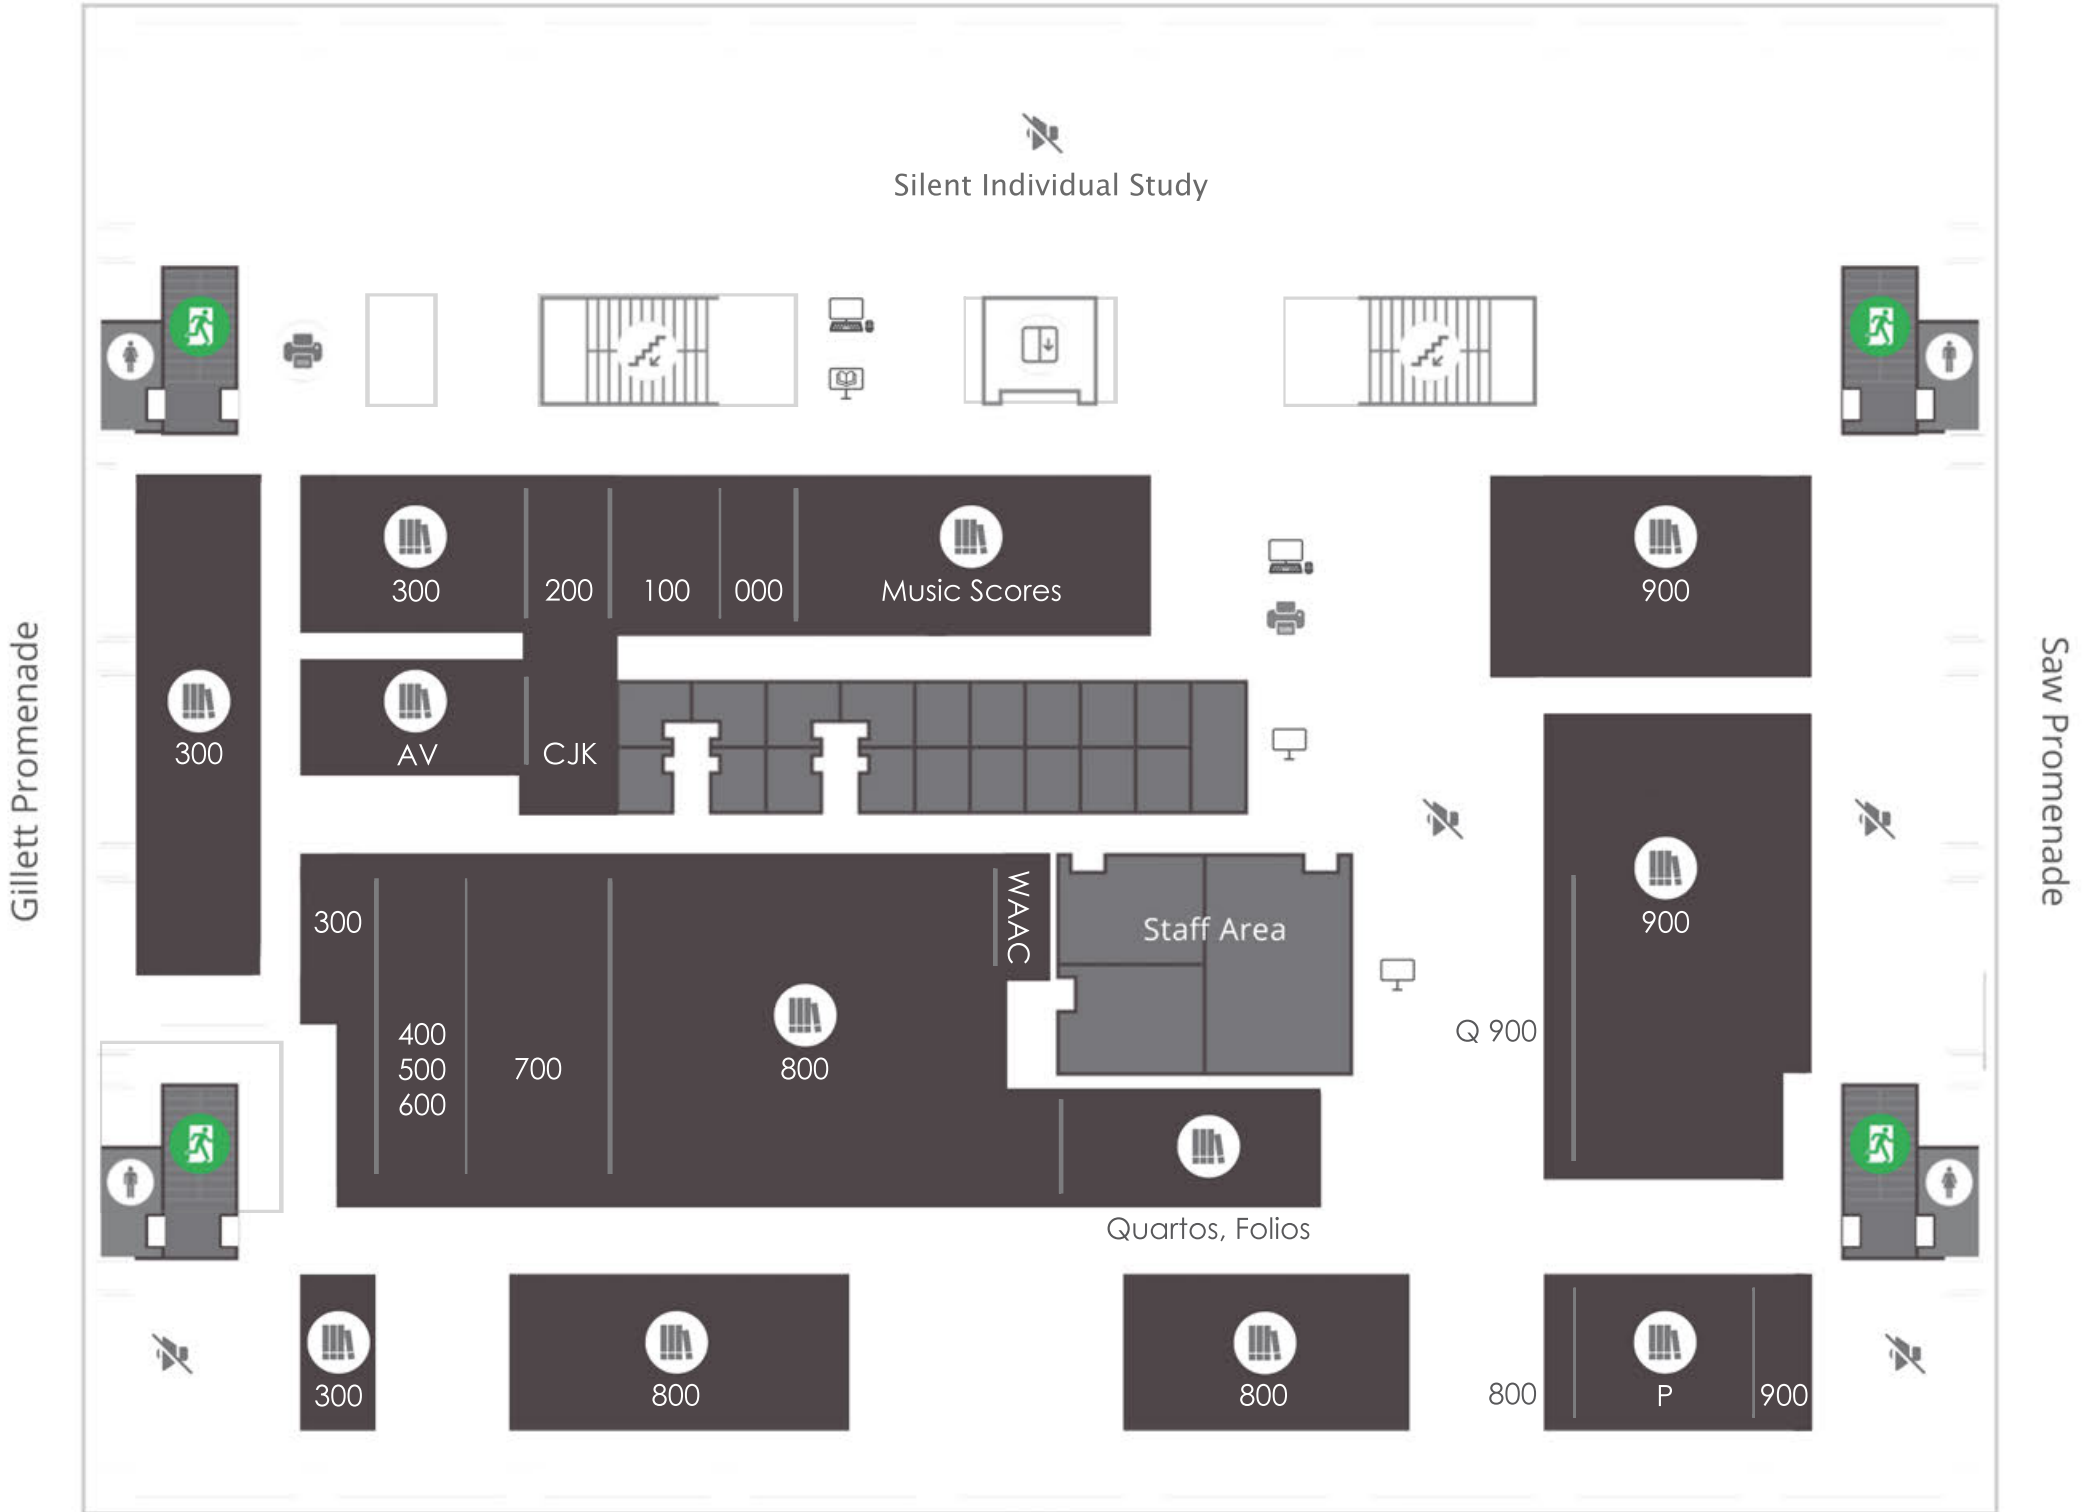

Reid Library Ground floor

Great Court

MAP KEY

- | | |
|---------------------|-----------------|
| Information Desk | Café |
| IT Tech Desk | Toilets |
| Group Study Booths | Showers |
| Collaborative Zones | Lift |
| Laptop Loans | Vending Machine |
| Lockers | Water Fountain |
| Print Zones | Recycling Hub |
| Computers | Autoloader |
| Self-check Machine | Exit |

This map should not be relied upon in case of emergency evacuation.

Reid Library Level 1

Great Court

MAP KEY

- | | |
|---------------------|-----------------|
| Meeting Rooms | Seminar Room |
| Group Study Rooms | Parents Room |
| Sensory Rooms | Baby Change |
| Collaborative Zones | Toilets |
| Quiet Zones | Lift |
| Print Zones | Vending Machine |
| Computers | Water Fountain |
| BYOD Monitors | Exit |

This map should not be relied upon in case of emergency evacuation.

Reid Library Level 2

Great Court

MAP KEY

-  Viva Voce Suites
-  Silent Zones
-  Quiet Zones
-  Print Zone
-  Lockers
-  Computers
-  BYOD Monitors

-   Toilets
-  Lift
-  Stairs
-  Exit

This map should not be relied upon in case of emergency evacuation.

Reid Library Level 3

Great Court

James Oval

MAP KEY

-  Collections
-  Silent Zones
-  Print Zones
-  Computers
-  BYOD Monitors
-  Self-check Machine
-  Female Toilet
-  Male Toilet
-  Lift
-  Stairs
-  Exit