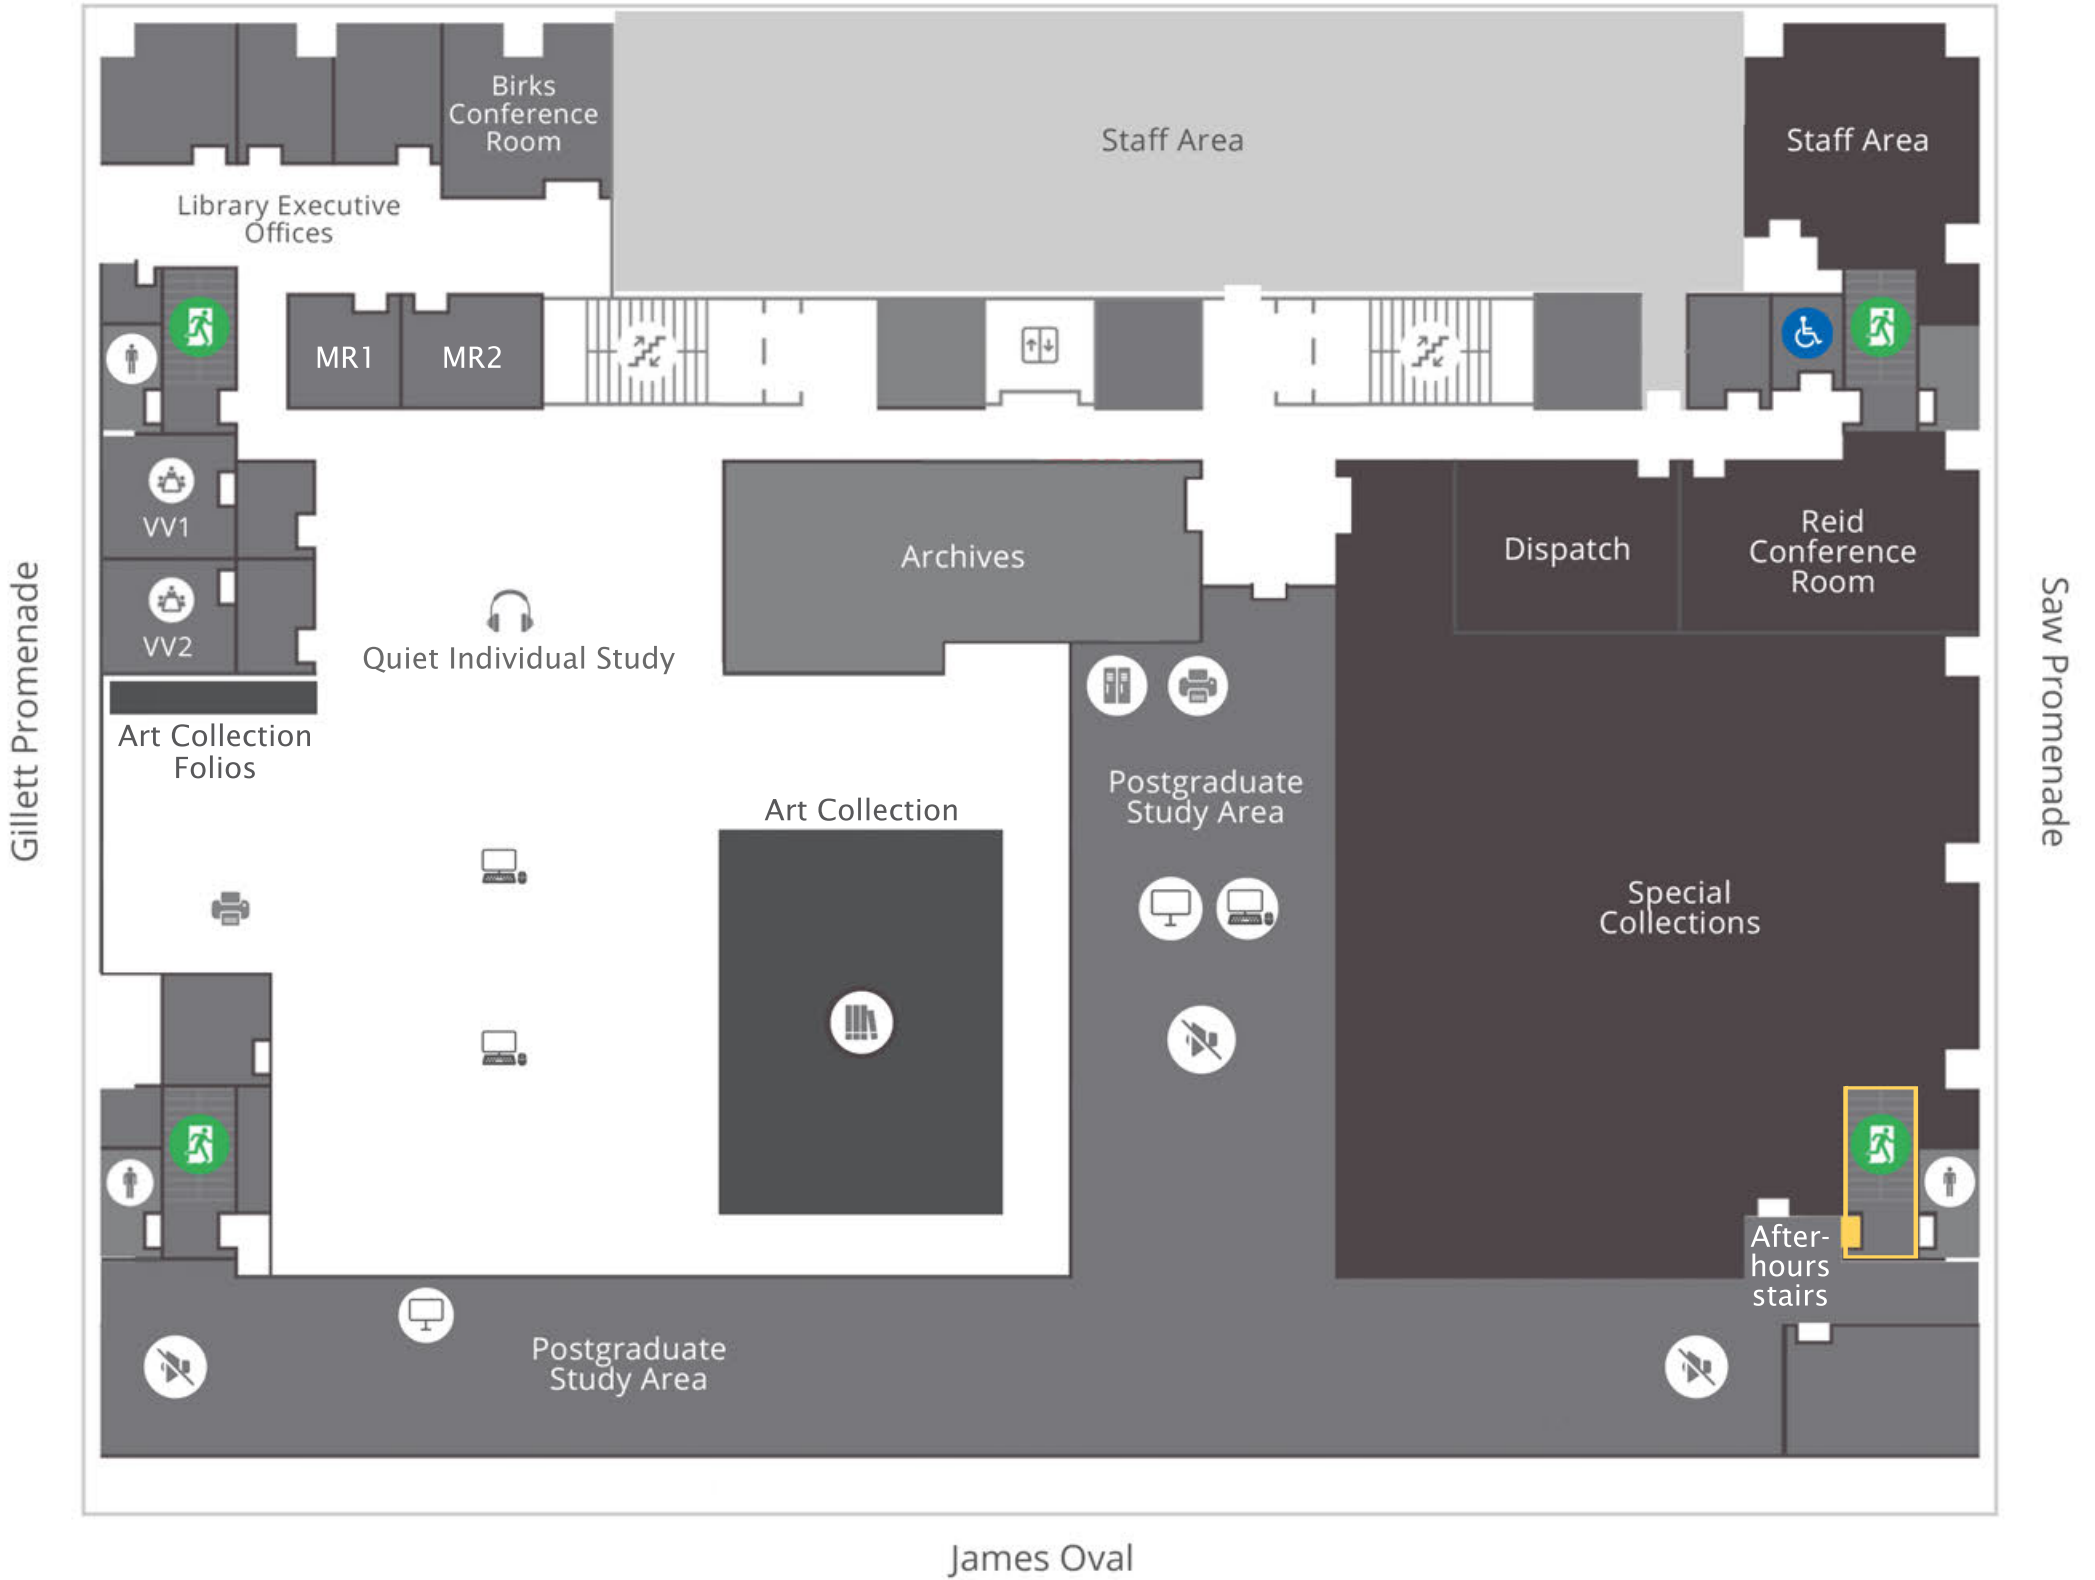

Reid Library Ground floor

Great Court

MAP KEY

- | | |
|---------------------|-----------------|
| Information Desk | Café |
| IT Tech Desk | Toilets |
| Group Study Booths | Showers |
| Collaborative Zones | Lift |
| Laptop Loans | Vending Machine |
| Lockers | Water Fountain |
| Print Zones | Recycling Hub |
| Computers | Autoloader |
| Self-check Machine | Exit |

This map should not be relied upon in case of emergency evacuation.

Reid Library Level 1

Great Court

MAP KEY

- | | |
|---------------------|-----------------|
| Meeting Rooms | Seminar Room |
| Group Study Rooms | Parents Room |
| Sensory Rooms | Baby Change |
| Collaborative Zones | Toilets |
| Quiet Zones | Lift |
| Print Zones | Vending Machine |
| Computers | Water Fountain |
| BYOD Monitors | Exit |

This map should not be relied upon in case of emergency evacuation.

Reid Library Level 2

Great Court

MAP KEY

-  Viva Voce Suites
-  Silent Zones
-  Quiet Zones
-  Print Zone
-  Lockers
-  Computers
-  BYOD Monitors

-   Toilets
-  Lift
-  Stairs
-  Exit

This map should not be relied upon in case of emergency evacuation.

Reid Library Level 3

Great Court

James Oval

MAP KEY

-  Collections
-  Silent Zones
-  Print Zones
-  Computers
-  BYOD Monitors
-  Self-check Machine
-  Female Toilet
-  Male Toilet
-  Lift
-  Stairs
-  Exit