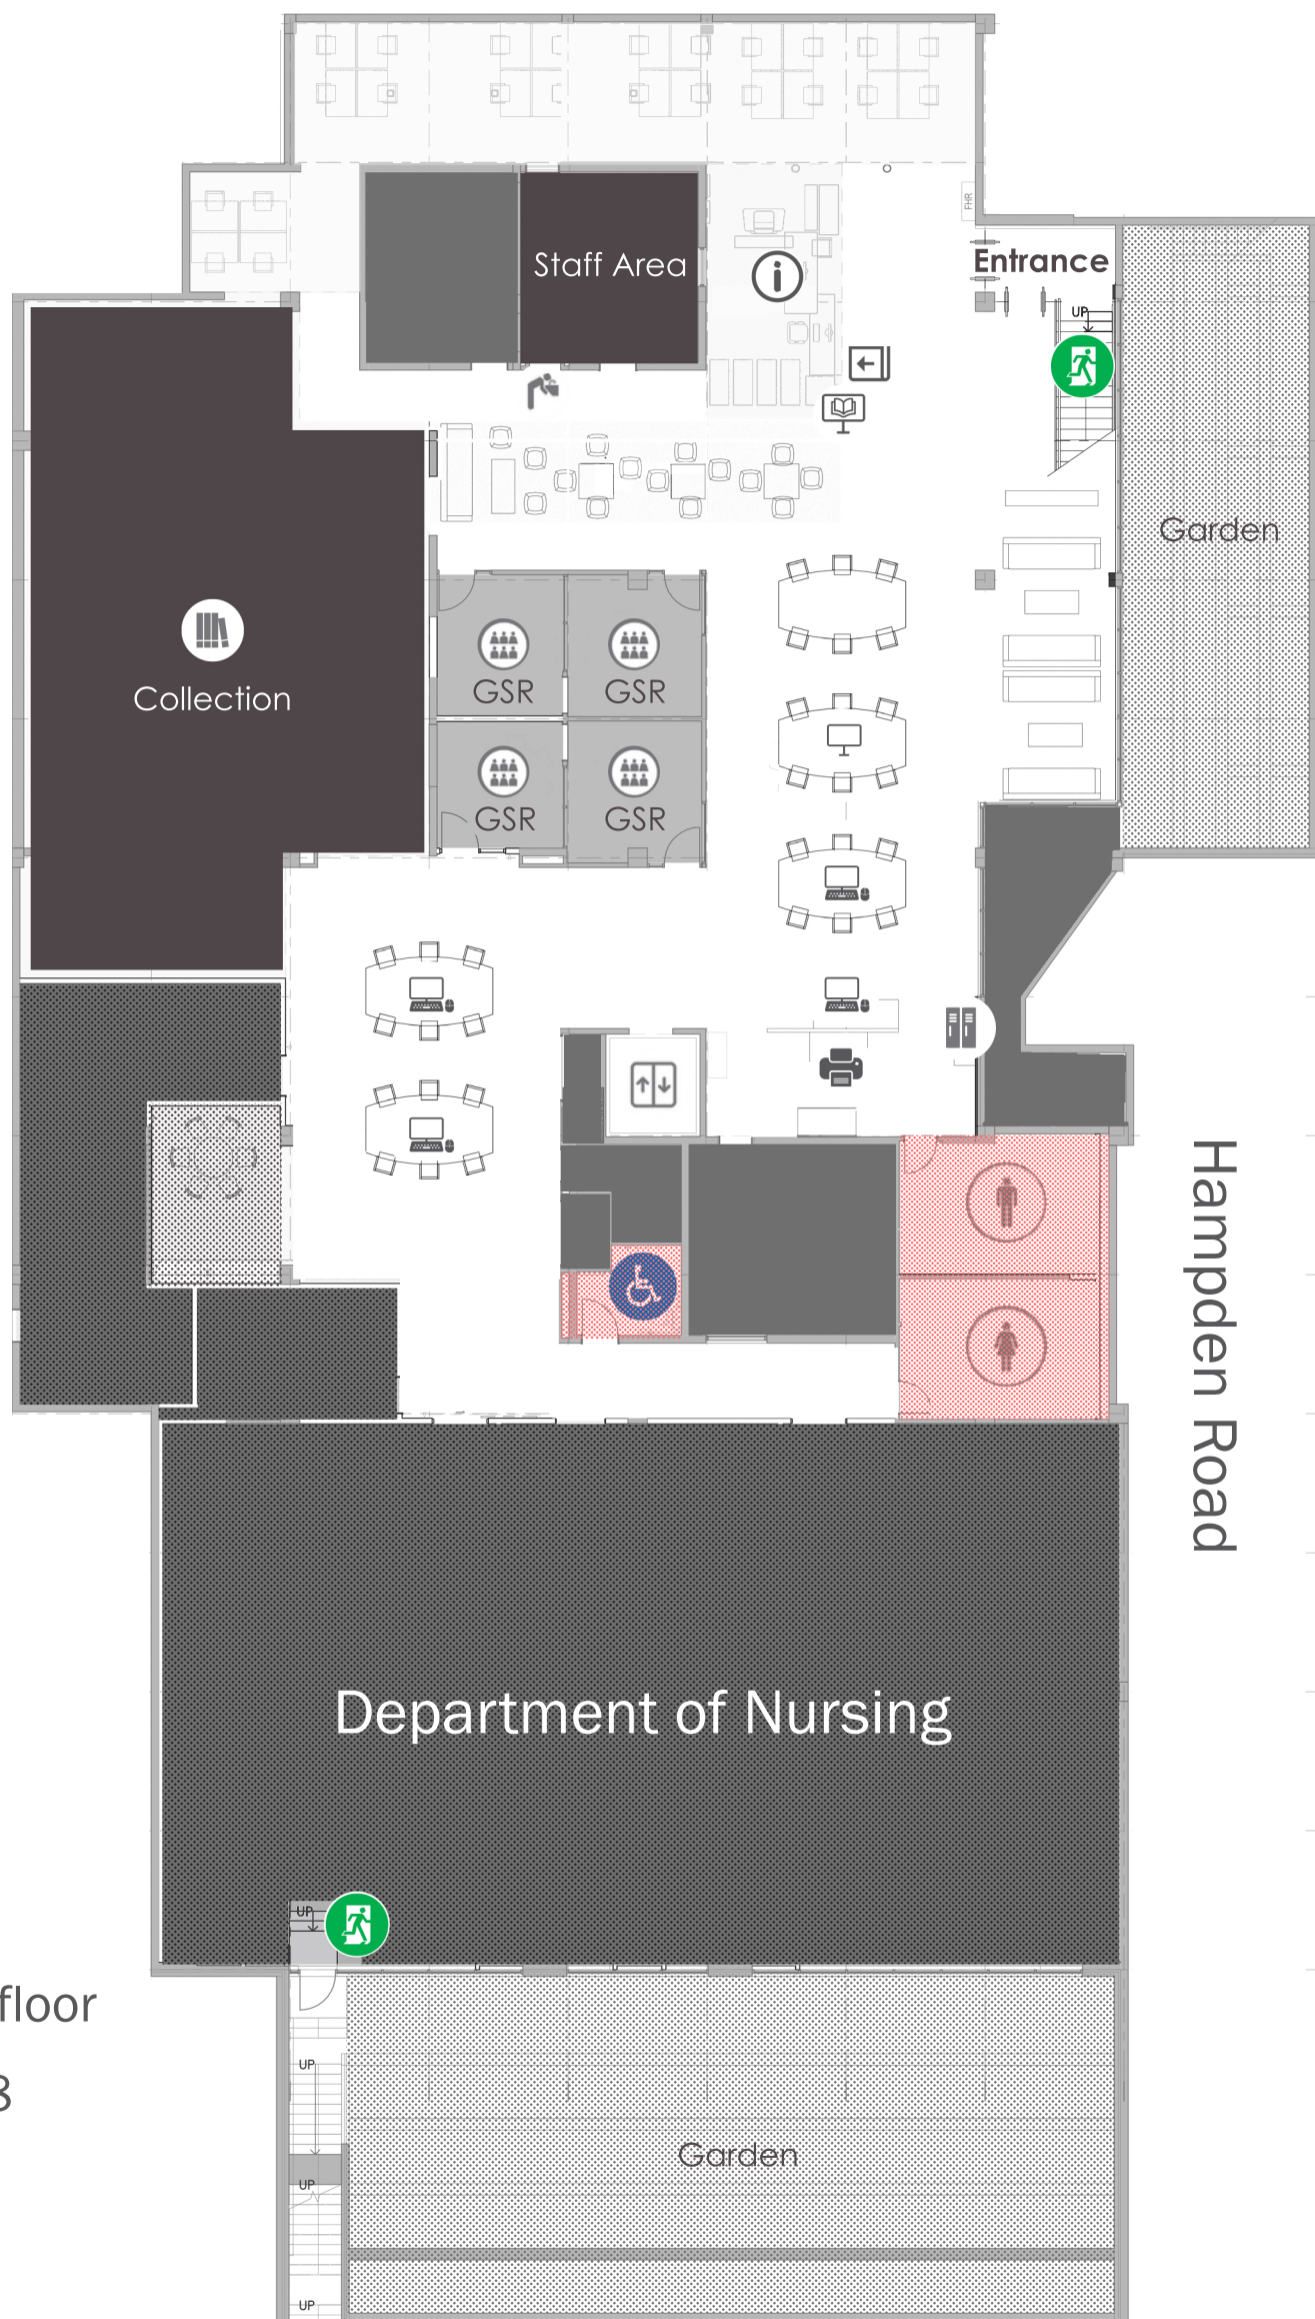

Lower Ground Floor

MAP KEY

-  Information Desk
-  Collaborative Zones
-  Quiet Individual Study
-  Group Study Rooms
-  Collections
-  Self-check Machine
-  Computers
-  BYOD Monitors
-  Water Fountain
-  Lockers
-  Lift
-  Print Zones
-   Toilets
-  Exit
-  Return Chute
-  Toilets unavailable until mid 2026. Please use facilities in Education Building ground floor
-  G16  G17  G18

Stirling Highway